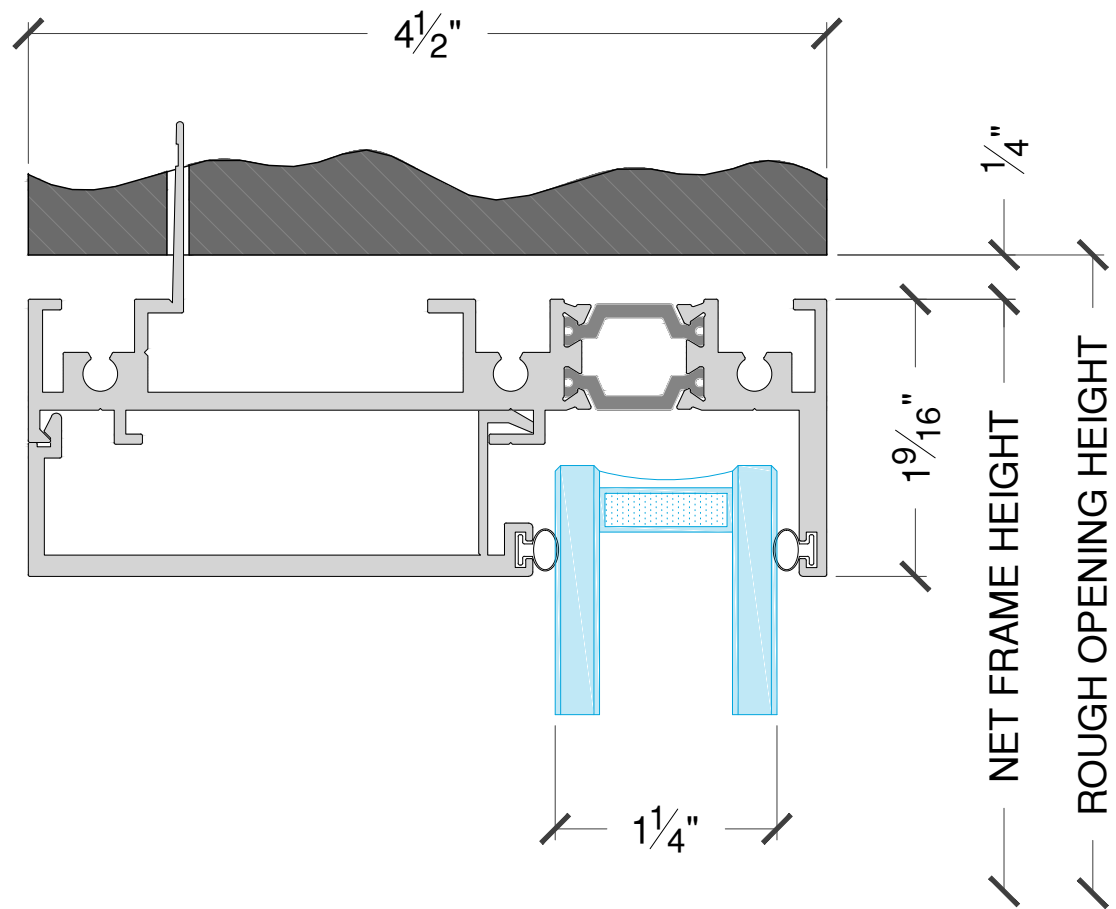

2 P W / 2 P W Configuration - Multi-Lite

4580 Series - Outside Glazed

1a Window Wall Head

4580 Series - Outside Glazed

1

1b

Window Wall Head w/ Monolithic Stop

4580 Series - Outside Glazed

1c

Window Wall Head w/ $1\frac{1}{4}$ " Glass Stop

4580 Series - Outside Glazed

②

Window Wall Jamb

4580 Series - Outside Glazed

3a Intermediate - Vertical
Multi-Lite

4580 Series - Outside Glazed