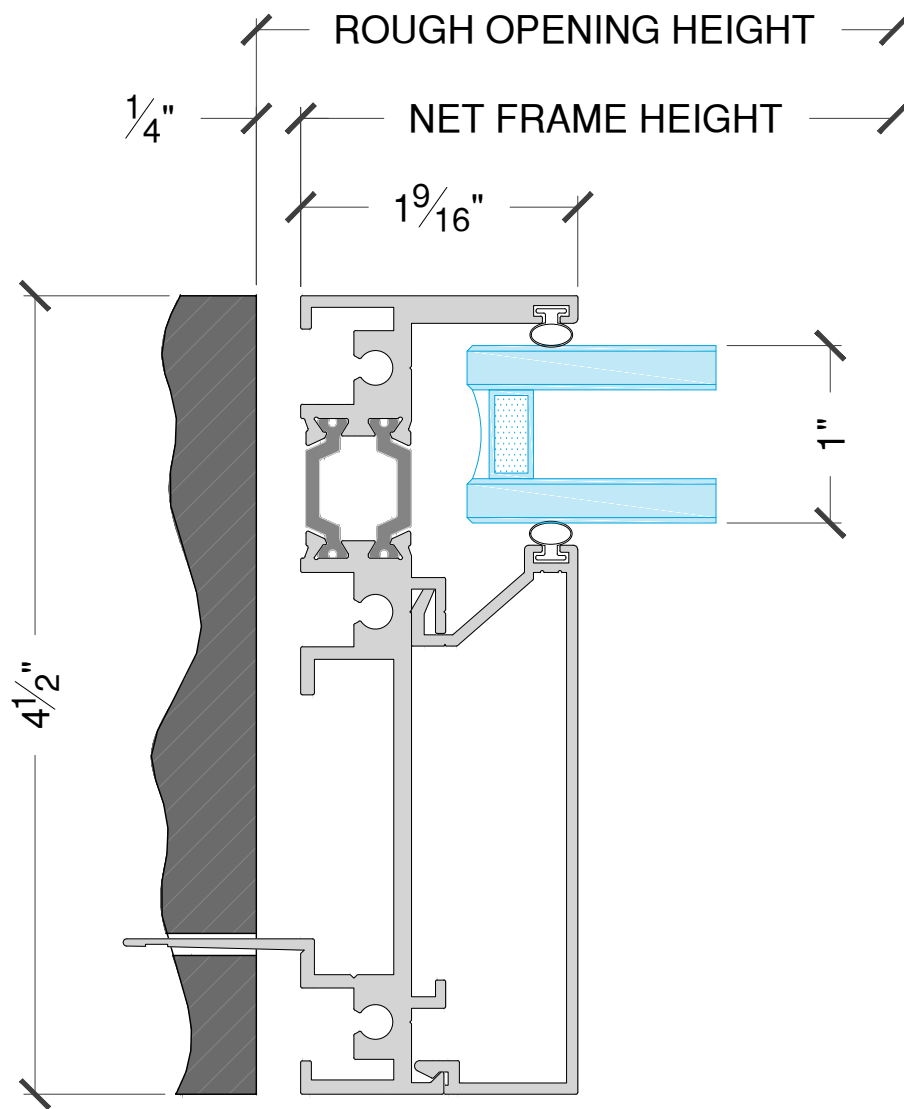

2 P W / 2 P W Configuration - Multi-Lite

4580 Series - Outside Glazed

1a Window Wall Head

4580 Series - Outside Glazed

1

1b

Window Wall Head w/ Monolithic Stop

4580 Series - Outside Glazed

1c

Window Wall Head w/ $1\frac{1}{4}$ " Glass Stop

4580 Series - Outside Glazed

②

Window Wall Jamb

4580 Series - Outside Glazed

3a Intermediate - Vertical
Multi-Lite

4580 Series - Outside Glazed