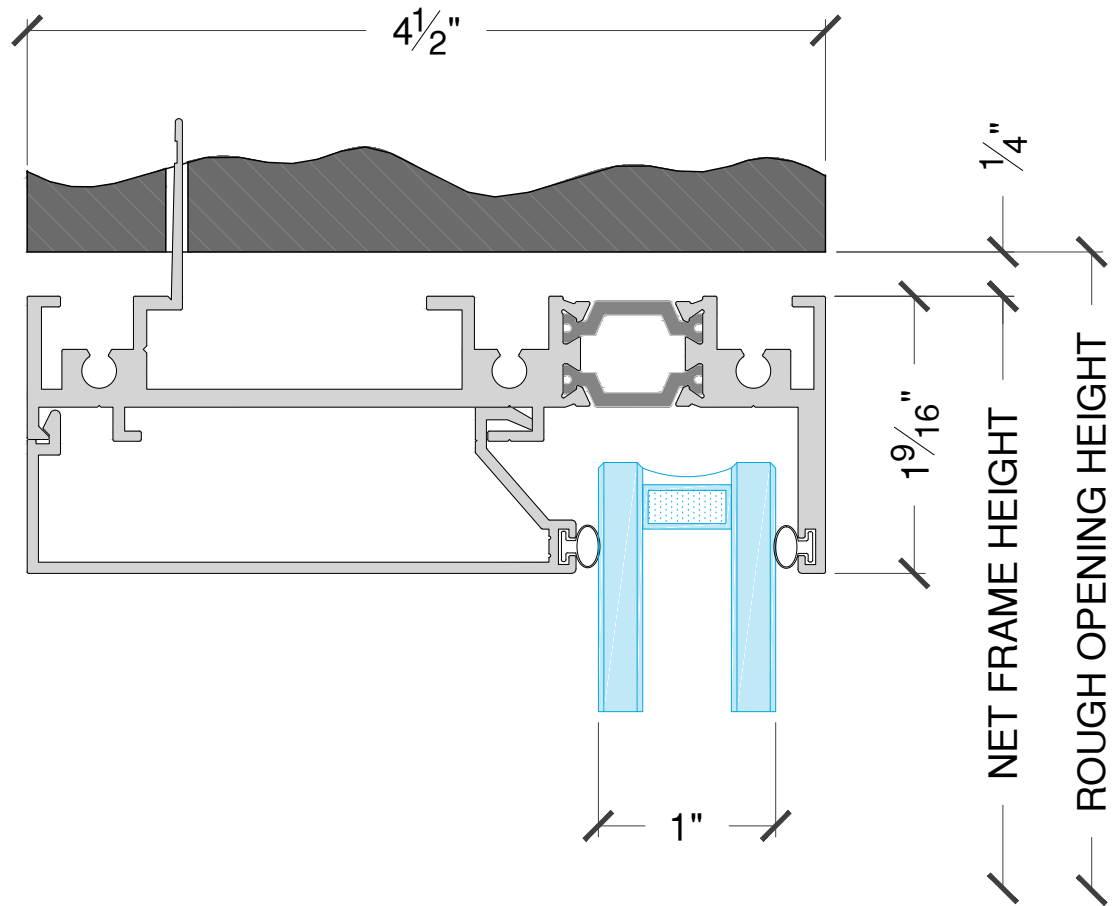

4580 Series - Outside Glazed

4580 Series - Outside Glazed

PW Configuration - Single Lite

2PW/2PW Configuration - Multi Lite

4580 Series - Outside Glazed

P W Configuration - Single Lite

4580 Series - Outside Glazed

2 P W / 2 P W Configuration - Multi-Lite

4580 Series - Outside Glazed

1a Window Wall Head

4580 Series - Outside Glazed

1

1b

Window Wall Head w/ Monolithic Stop

4580 Series - Outside Glazed

1c

Window Wall Head w/ $1\frac{1}{4}$ " Glass Stop

4580 Series - Outside Glazed

②

Window Wall Jamb

4580 Series - Outside Glazed

3a Intermediate - Vertical
Multi-Lite

4580 Series - Outside Glazed