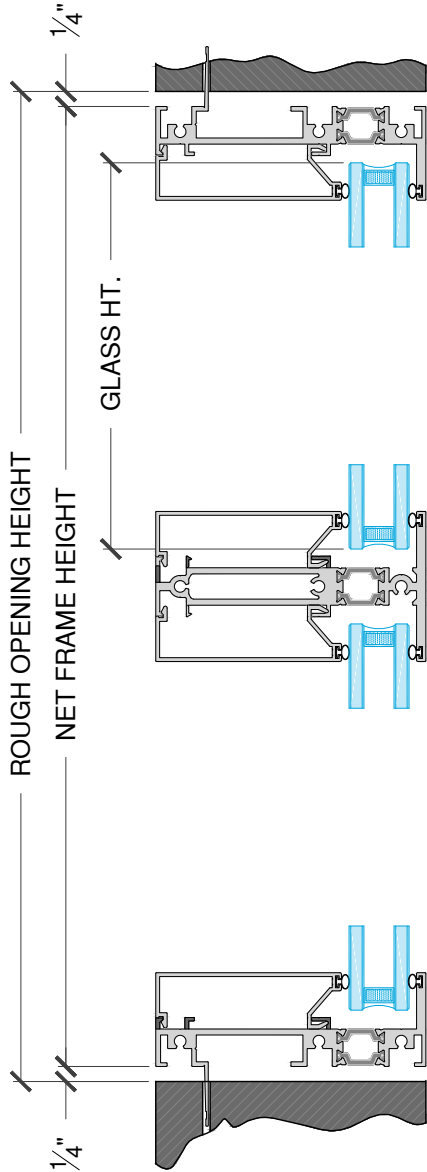

4580 Series - Outside Glazed

4580 Series - Outside Glazed

PW Configuration - Single Lite

2PW/2PW Configuration - Multi Lite

4580 Series - Outside Glazed

P W Configuration - Single Lite

4580 Series - Outside Glazed

2 P W / 2 P W Configuration - Multi-Lite

4580 Series - Outside Glazed

1a Window Wall Head

4580 Series - Outside Glazed

1

1b

Window Wall Head w/ Monolithic Stop

4580 Series - Outside Glazed

1c

Window Wall Head w/ $1\frac{1}{4}$ " Glass Stop

4580 Series - Outside Glazed

②

Window Wall Jamb

4580 Series - Outside Glazed

3a Intermediate - Vertical
Multi-Lite

4580 Series - Outside Glazed