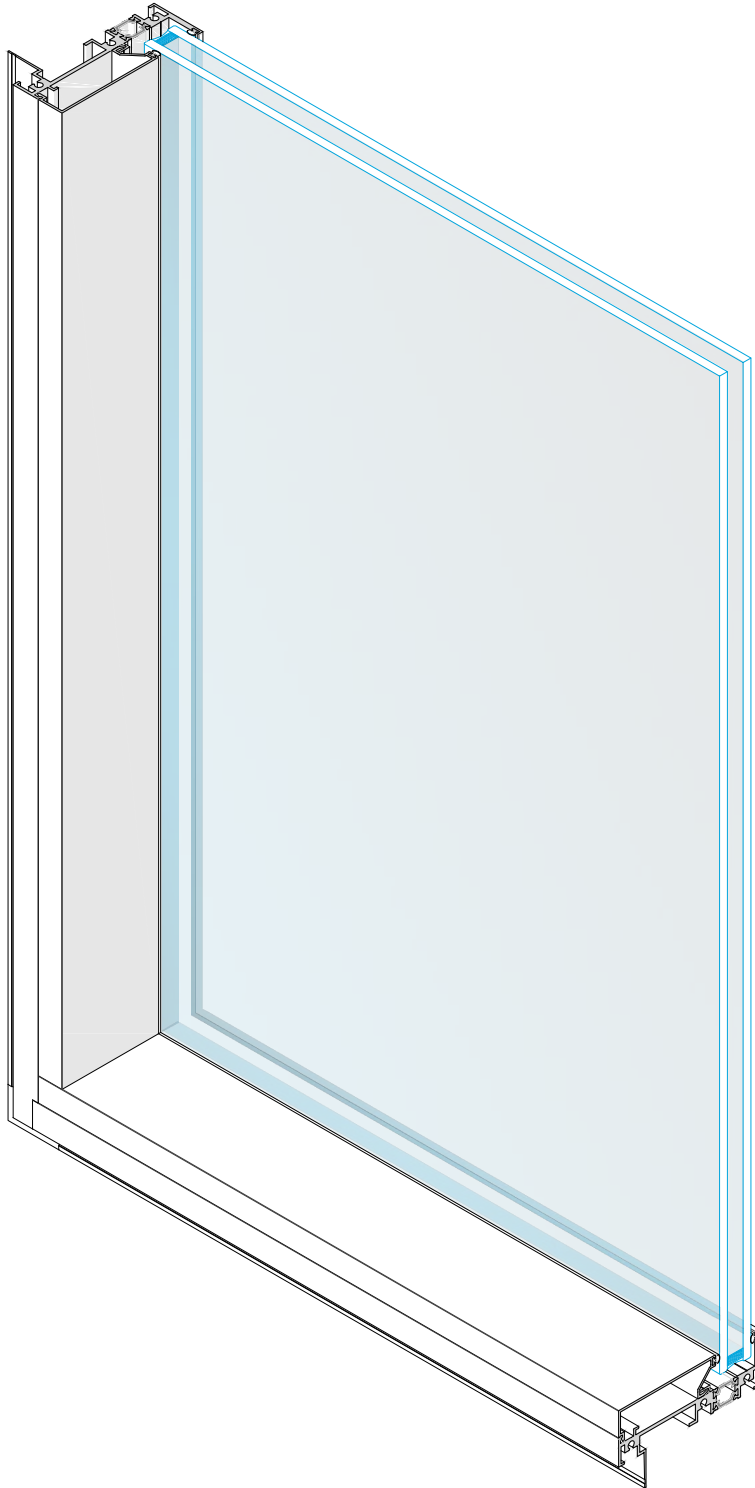

4580 Series - Outside Glazed

4580 Series - Outside Glazed

PW Configuration - Single Lite

2PW/2PW Configuration - Multi Lite

4580 Series - Outside Glazed

P W Configuration - Single Lite

4580 Series - Outside Glazed

2 P W / 2 P W Configuration - Multi-Lite

4580 Series - Outside Glazed

1a Window Wall Head

4580 Series - Outside Glazed

1

1b

Window Wall Head w/ Monolithic Stop

4580 Series - Outside Glazed

1c

Window Wall Head w/ $1\frac{1}{4}$ " Glass Stop

4580 Series - Outside Glazed

②

Window Wall Jamb

4580 Series - Outside Glazed

3a Intermediate - Vertical
Multi-Lite

4580 Series - Outside Glazed