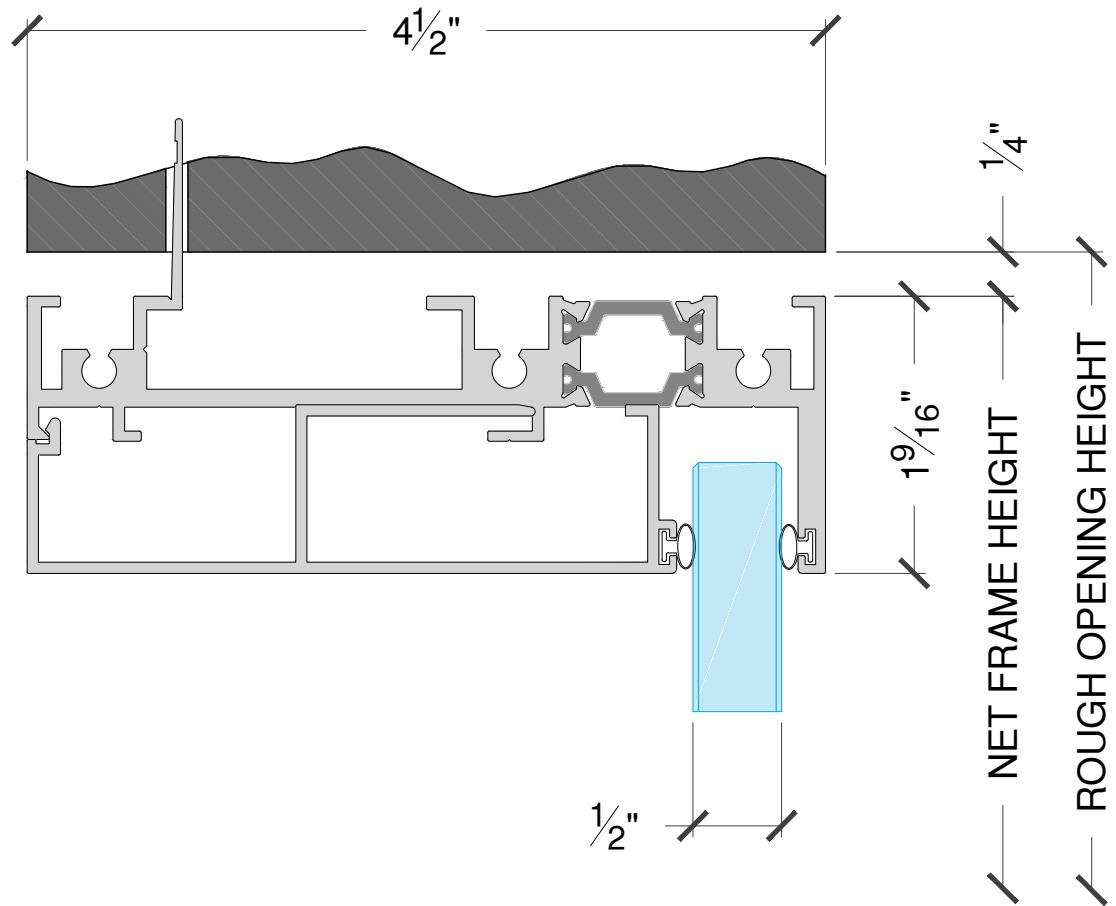

2 P W / 2 P W Configuration - Multi-Lite

4580 Series - Outside Glazed

1a Window Wall Head

4580 Series - Outside Glazed

1

1b

Window Wall Head w/ Monolithic Stop

4580 Series - Outside Glazed

1c

Window Wall Head w/ $1\frac{1}{4}$ " Glass Stop

4580 Series - Outside Glazed

②

Window Wall Jamb

4580 Series - Outside Glazed

3a Intermediate - Vertical
Multi-Lite

4580 Series - Outside Glazed