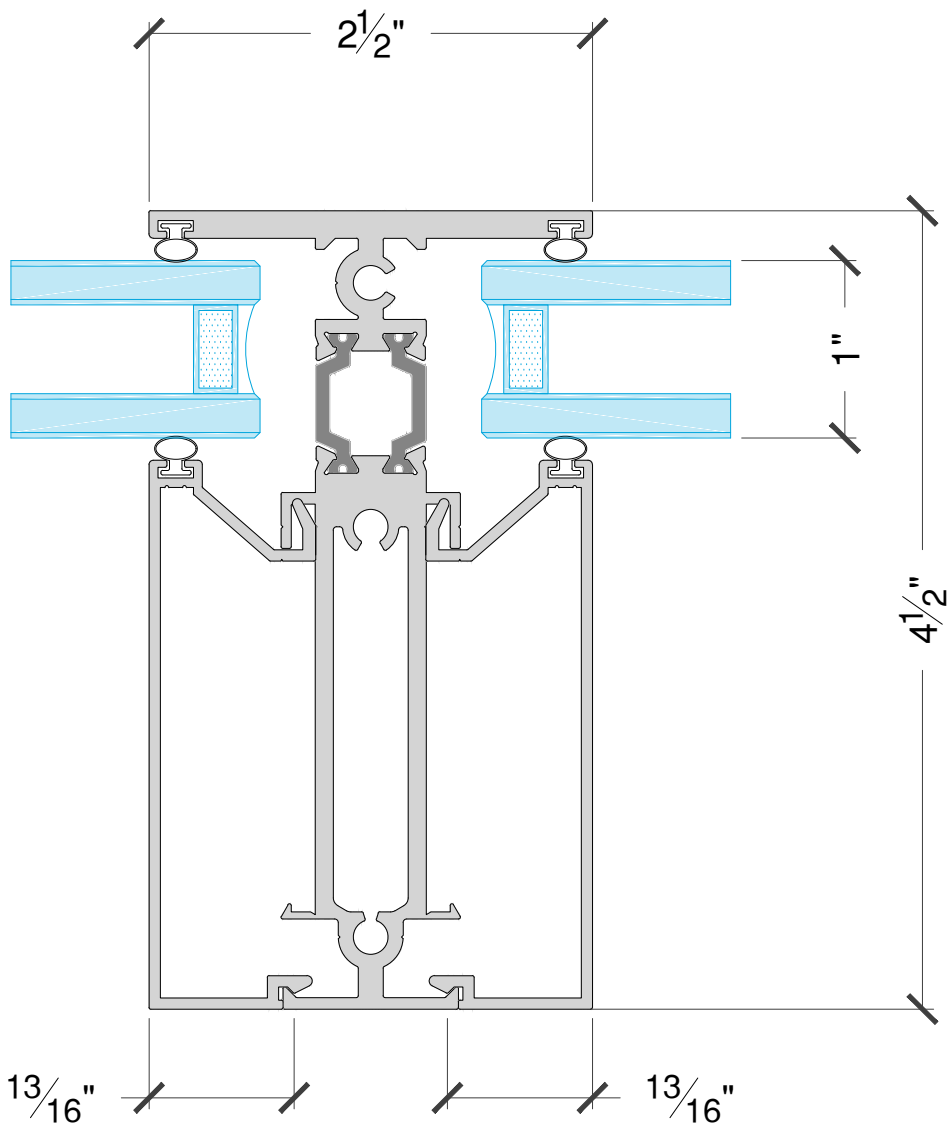

2 P W / 2 P W Configuration - Multi-Lite

4580 Series - Outside Glazed

1a Window Wall Head

4580 Series - Outside Glazed

1

1b

Window Wall Head w/ Monolithic Stop

4580 Series - Outside Glazed

1c

Window Wall Head w/ $1\frac{1}{4}$ " Glass Stop

4580 Series - Outside Glazed

②

Window Wall Jamb

4580 Series - Outside Glazed

3a Intermediate - Vertical
Multi-Lite

4580 Series - Outside Glazed