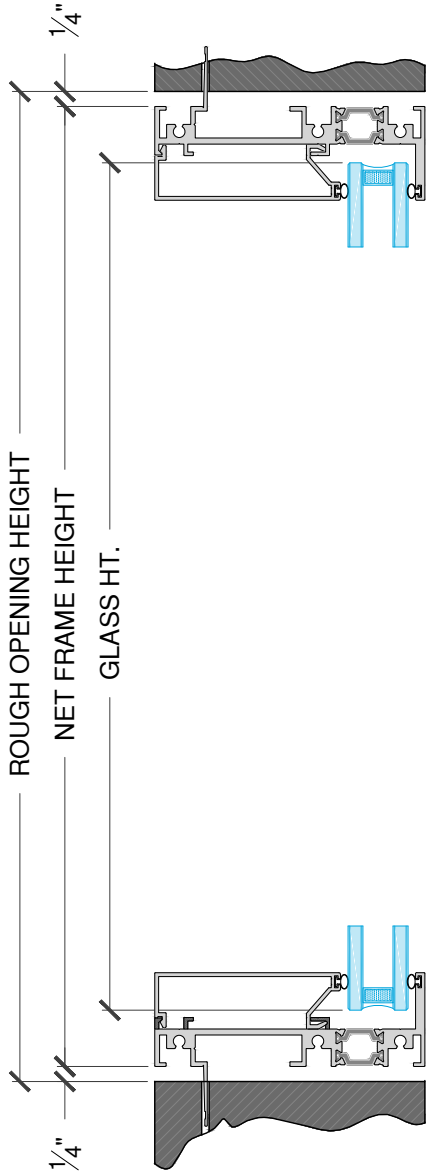

4580 Series - Outside Glazed

4580 Series - Outside Glazed

PW Configuration - Single Lite

2PW/2PW Configuration - Multi Lite

4580 Series - Outside Glazed

P W Configuration - Single Lite

4580 Series - Outside Glazed

2 P W / 2 P W Configuration - Multi-Lite

4580 Series - Outside Glazed

1a Window Wall Head

4580 Series - Outside Glazed

1

1b

Window Wall Head w/ Monolithic Stop

4580 Series - Outside Glazed

1c

Window Wall Head w/ $1\frac{1}{4}$ " Glass Stop

4580 Series - Outside Glazed

②

Window Wall Jamb

4580 Series - Outside Glazed

3a Intermediate - Vertical
Multi-Lite

4580 Series - Outside Glazed