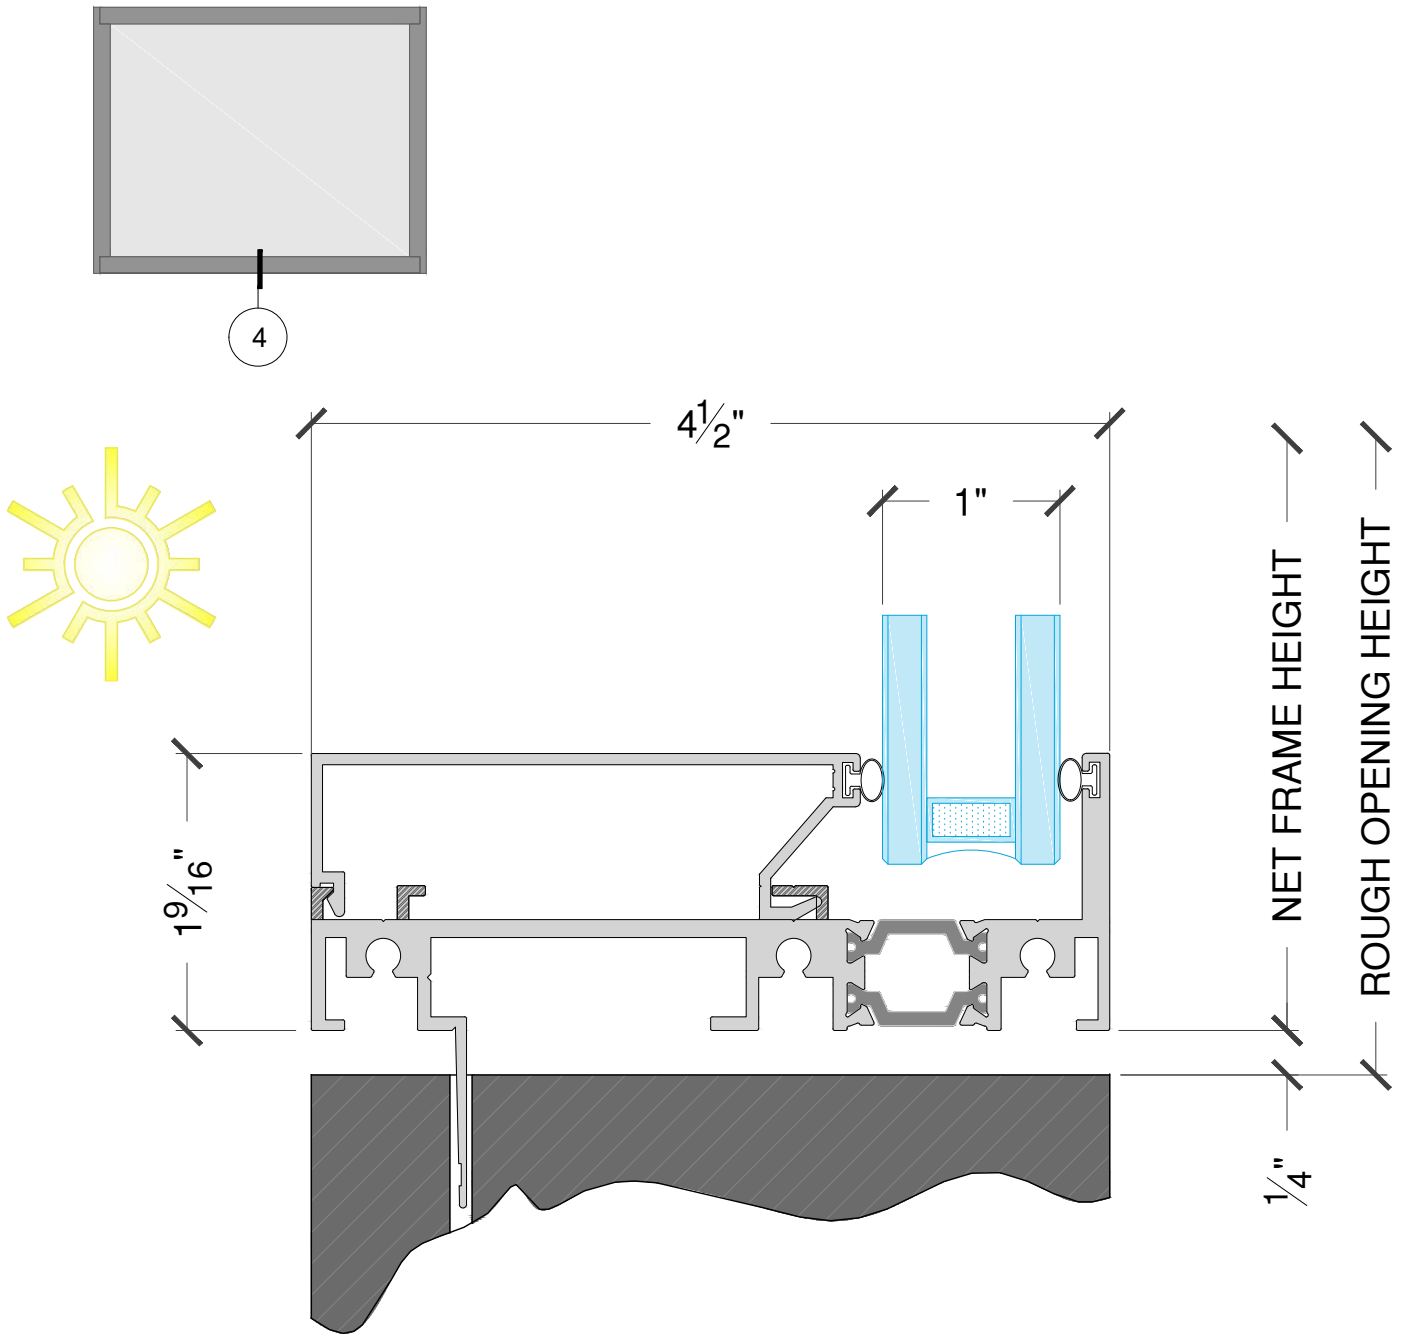

4580 Series - Outside Glazed

4a Window Wall Sill