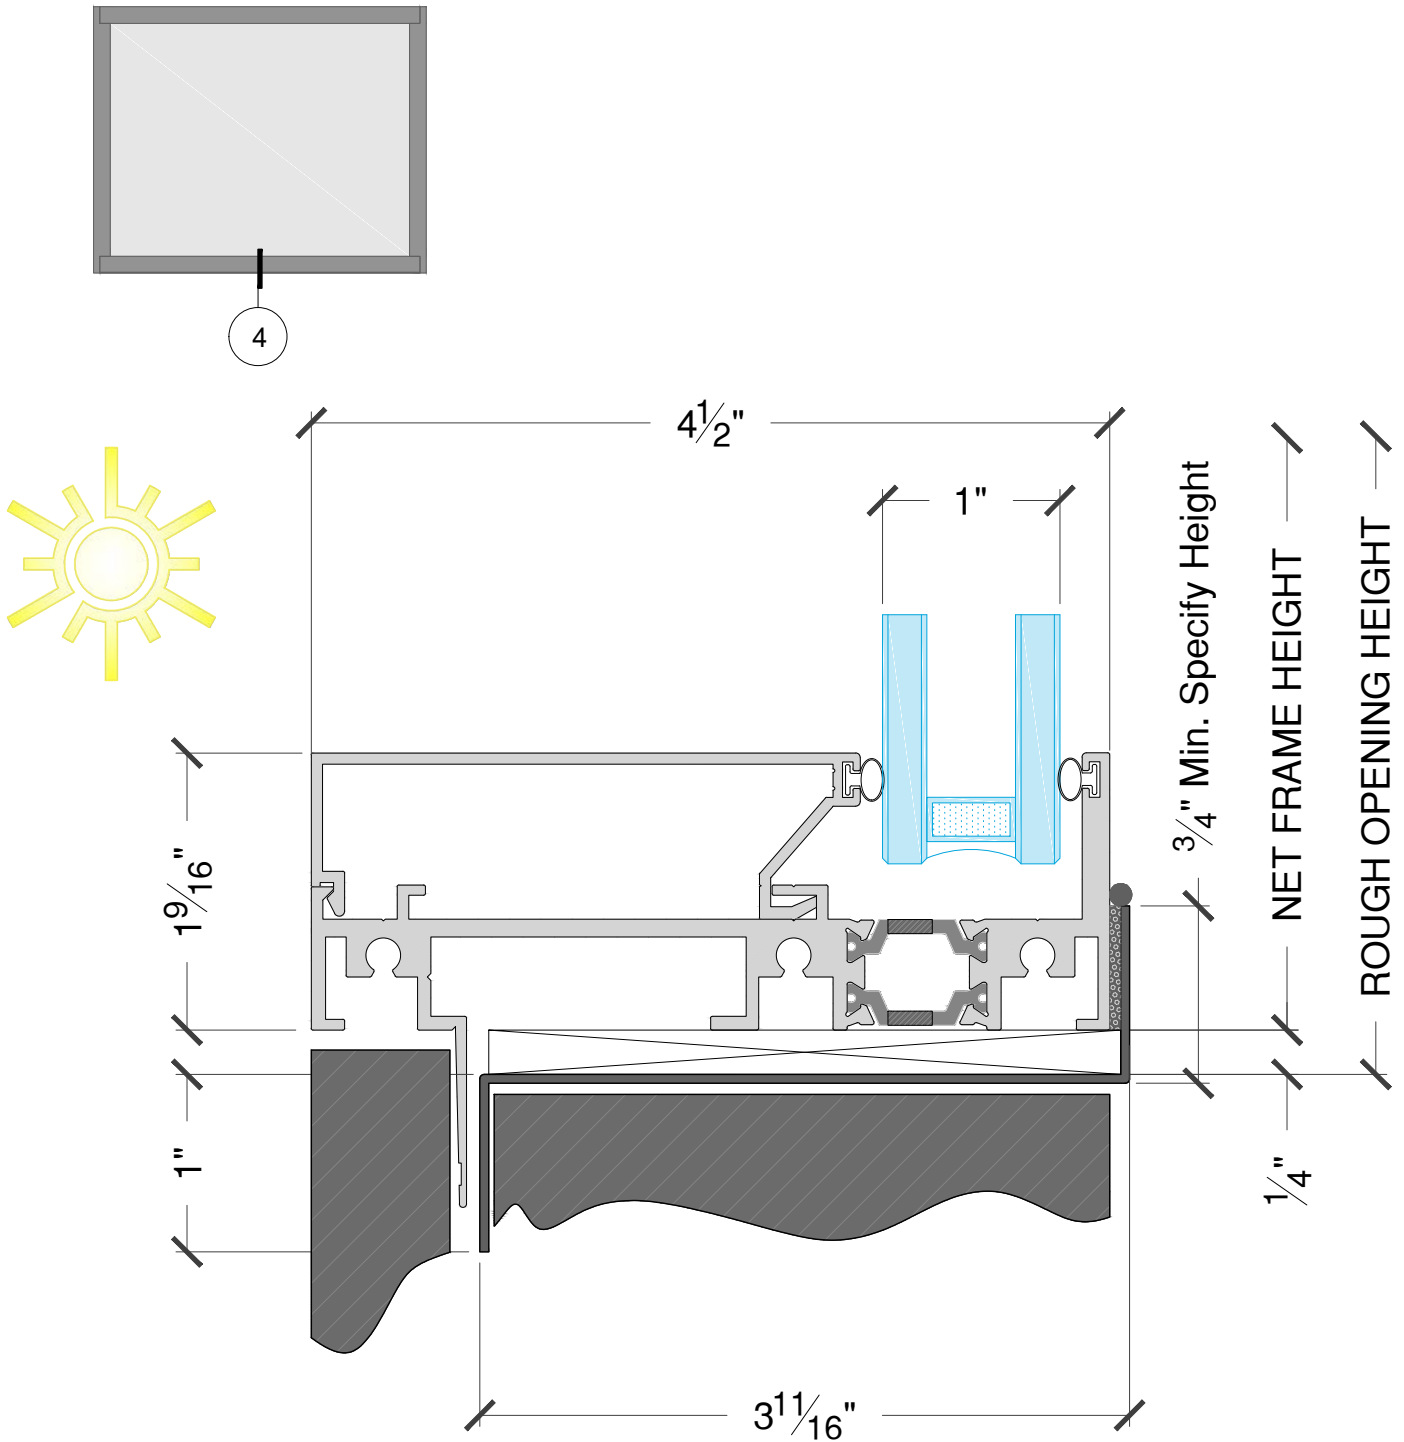

2 P W / 2 P W Configuration - Multi-Lite

4580 Series - Outside Glazed

1a Window Wall Head

4580 Series - Outside Glazed

1

1b

Window Wall Head w/ Monolithic Stop

4580 Series - Outside Glazed

1c

Window Wall Head w/ $1\frac{1}{4}$ " Glass Stop

4580 Series - Outside Glazed

②

Window Wall Jamb

4580 Series - Outside Glazed

3a Intermediate - Vertical
Multi-Lite

4580 Series - Outside Glazed

3b

Intermediate - Horizontal
Multi-Lite

4580 Series - Outside Glazed

4a Window Wall Sill

4580 Series - Outside Glazed

4c

Window Wall Sill w/ Sillpan