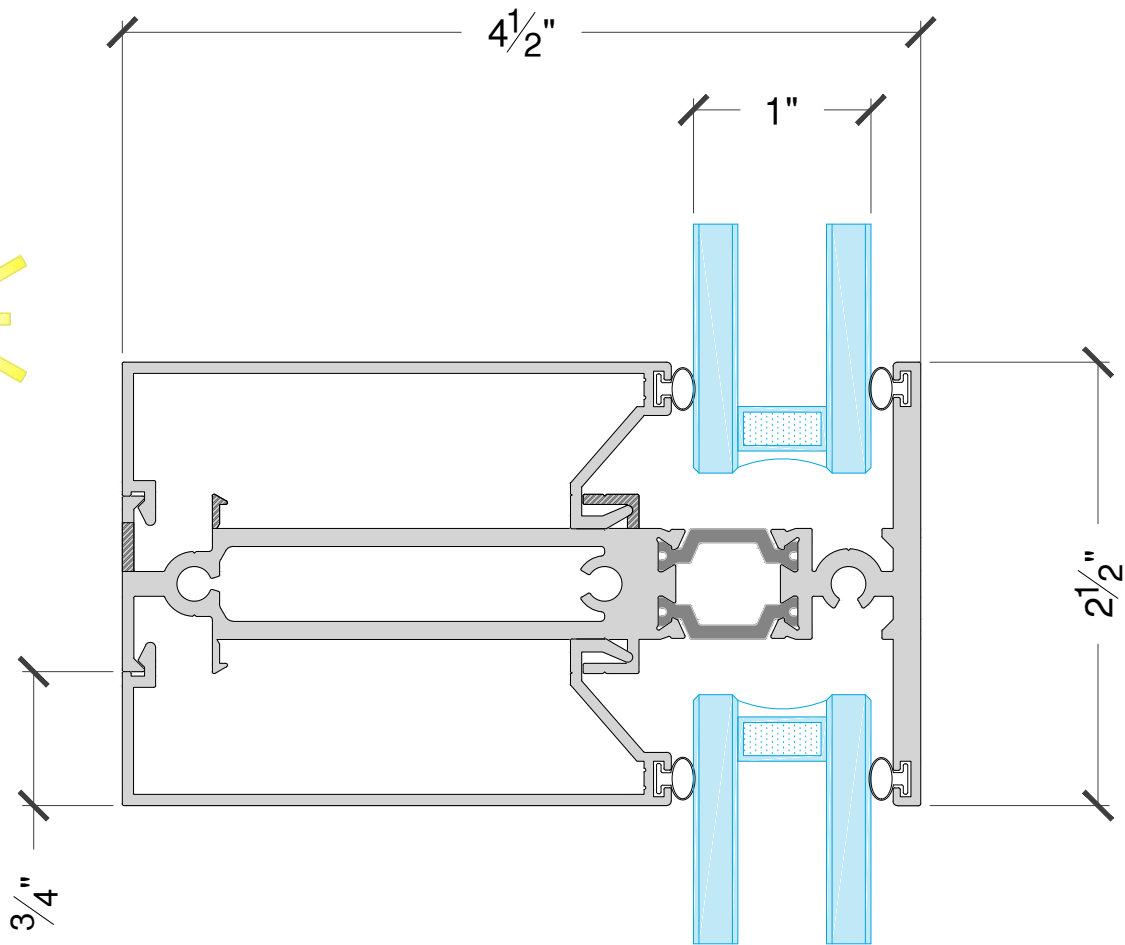

2 P W / 2 P W Configuration - Multi-Lite

4580 Series - Outside Glazed

1a Window Wall Head

4580 Series - Outside Glazed

1

1b

Window Wall Head w/ Monolithic Stop

4580 Series - Outside Glazed

1c

Window Wall Head w/ $1\frac{1}{4}$ " Glass Stop

4580 Series - Outside Glazed

②

Window Wall Jamb

4580 Series - Outside Glazed

3a Intermediate - Vertical
Multi-Lite

4580 Series - Outside Glazed