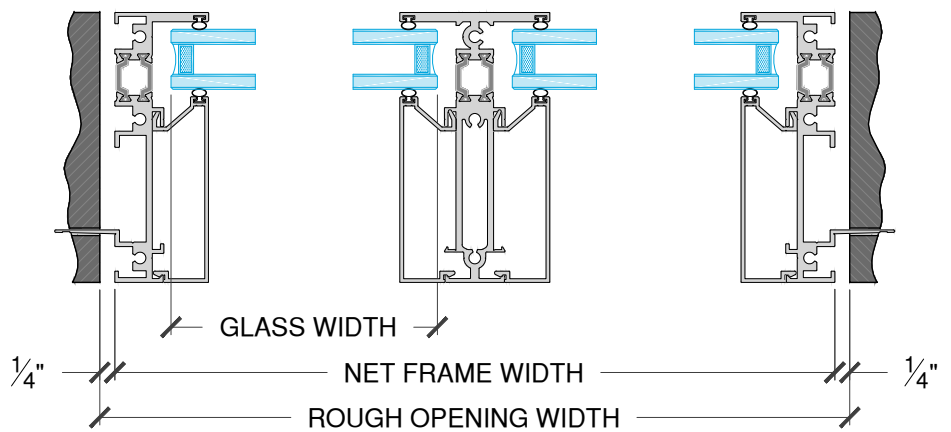

4580 Series - Outside Glazed

4580 Series - Outside Glazed

PW Configuration - Single Lite

2PW/2PW Configuration - Multi Lite

4580 Series - Outside Glazed

P W Configuration - Single Lite

4580 Series - Outside Glazed

2 P W / 2 P W Configuration - Multi-Lite

4580 Series - Outside Glazed

1a Window Wall Head

4580 Series - Outside Glazed

1

1b

Window Wall Head w/ Monolithic Stop

4580 Series - Outside Glazed

1c

Window Wall Head w/ $1\frac{1}{4}$ " Glass Stop

4580 Series - Outside Glazed

②

Window Wall Jamb

4580 Series - Outside Glazed

3a Intermediate - Vertical
Multi-Lite

4580 Series - Outside Glazed