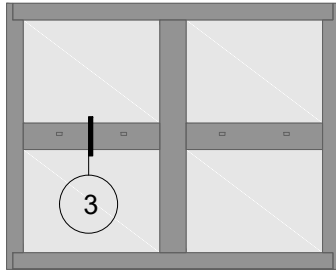

2 P W / 2 P W Configuration - Multi-Lite

4580 Series - Outside Glazed

1a Window Wall Head

4580 Series - Outside Glazed

1

1b

Window Wall Head w/ Monolithic Stop

4580 Series - Outside Glazed

1c

Window Wall Head w/ $1\frac{1}{4}$ " Glass Stop

4580 Series - Outside Glazed

②

Window Wall Jamb

4580 Series - Outside Glazed

3a Intermediate - Vertical
Multi-Lite

4580 Series - Outside Glazed