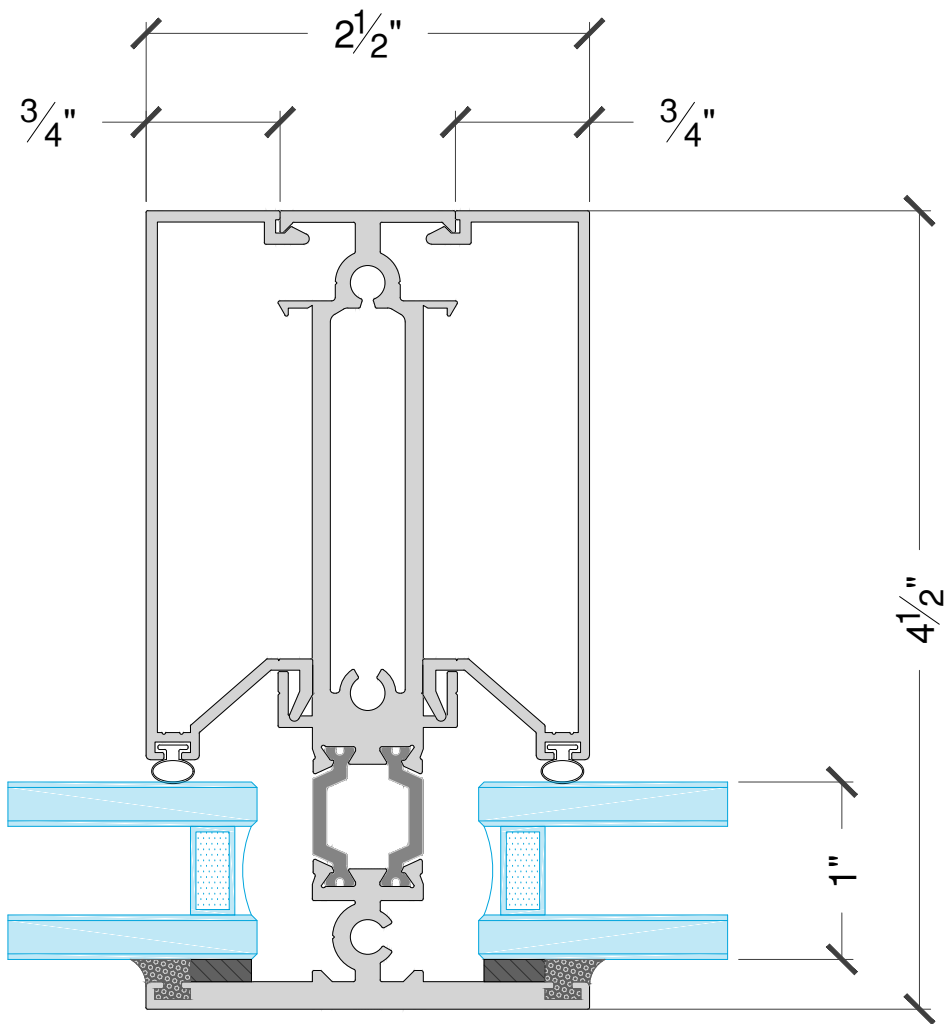

2 P W / 2 P W Configuration - Multi-Lite

4580 Series - Inside Glazed

(1a) Window Wall Head

4580 Series - Inside Glazed

1b

Window Wall Head w/ Monolithic Stop

4580 Series - Inside Glazed

1c

Window Wall Head w/ $1\frac{1}{4}"$ Glass Stop

4580 Series - Inside Glazed

2

Window Wall Jamb

4580 Series - Inside Glazed

3a Intermediate - Vertical
Multi-Lite

4580 Series - Inside Glazed

3b