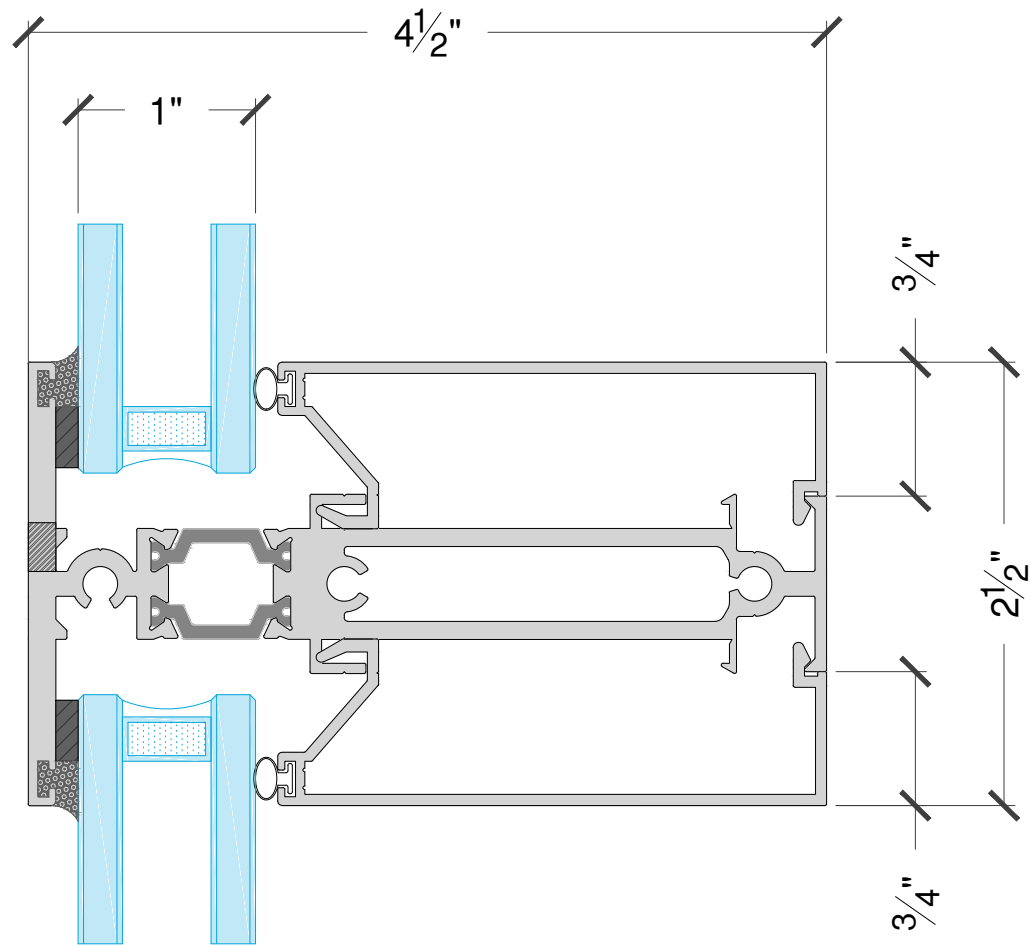

2 P W / 2 P W Configuration - Multi-Lite

4580 Series - Inside Glazed

(1a) Window Wall Head

4580 Series - Inside Glazed

1b

Window Wall Head w/ Monolithic Stop

4580 Series - Inside Glazed

1c

Window Wall Head w/ $1\frac{1}{4}"$ Glass Stop

4580 Series - Inside Glazed

2

Window Wall Jamb

4580 Series - Inside Glazed

3a Intermediate - Vertical
Multi-Lite

4580 Series - Inside Glazed

3b