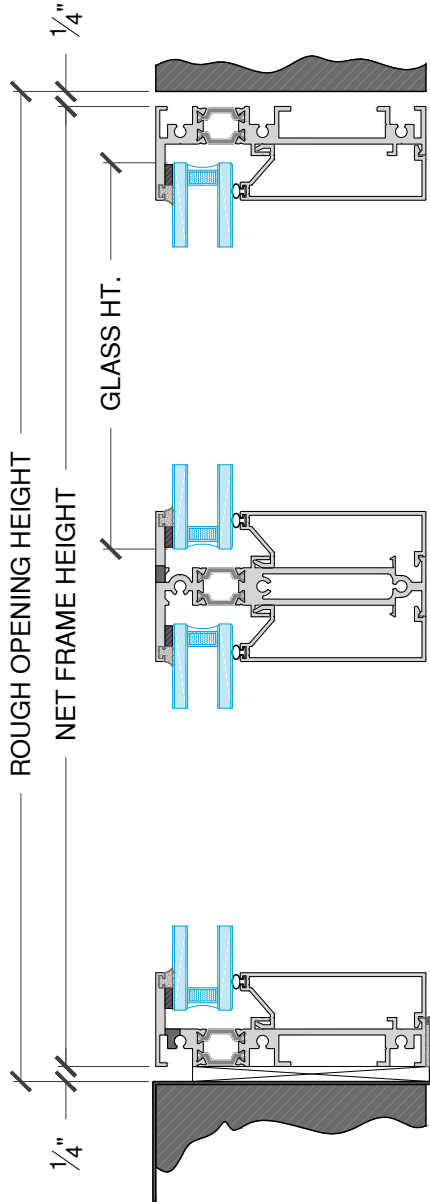

4580 Series - Inside Glazed

4580 Series - Inside Glazed

PW Configuration - Single Lite

2PW/2PW Configuration - Multi Lite

4580 Series - Inside Glazed

P W Configuration - Single Lite

4580 Series - Inside Glazed

2 P W / 2 P W Configuration - Multi-Lite

4580 Series - Inside Glazed

(1a) Window Wall Head

4580 Series - Inside Glazed

1b

Window Wall Head w/ Monolithic Stop

4580 Series - Inside Glazed

1c

Window Wall Head w/ $1\frac{1}{4}"$ Glass Stop

4580 Series - Inside Glazed

2

Window Wall Jamb

4580 Series - Inside Glazed

3a Intermediate - Vertical
Multi-Lite

4580 Series - Inside Glazed

3b