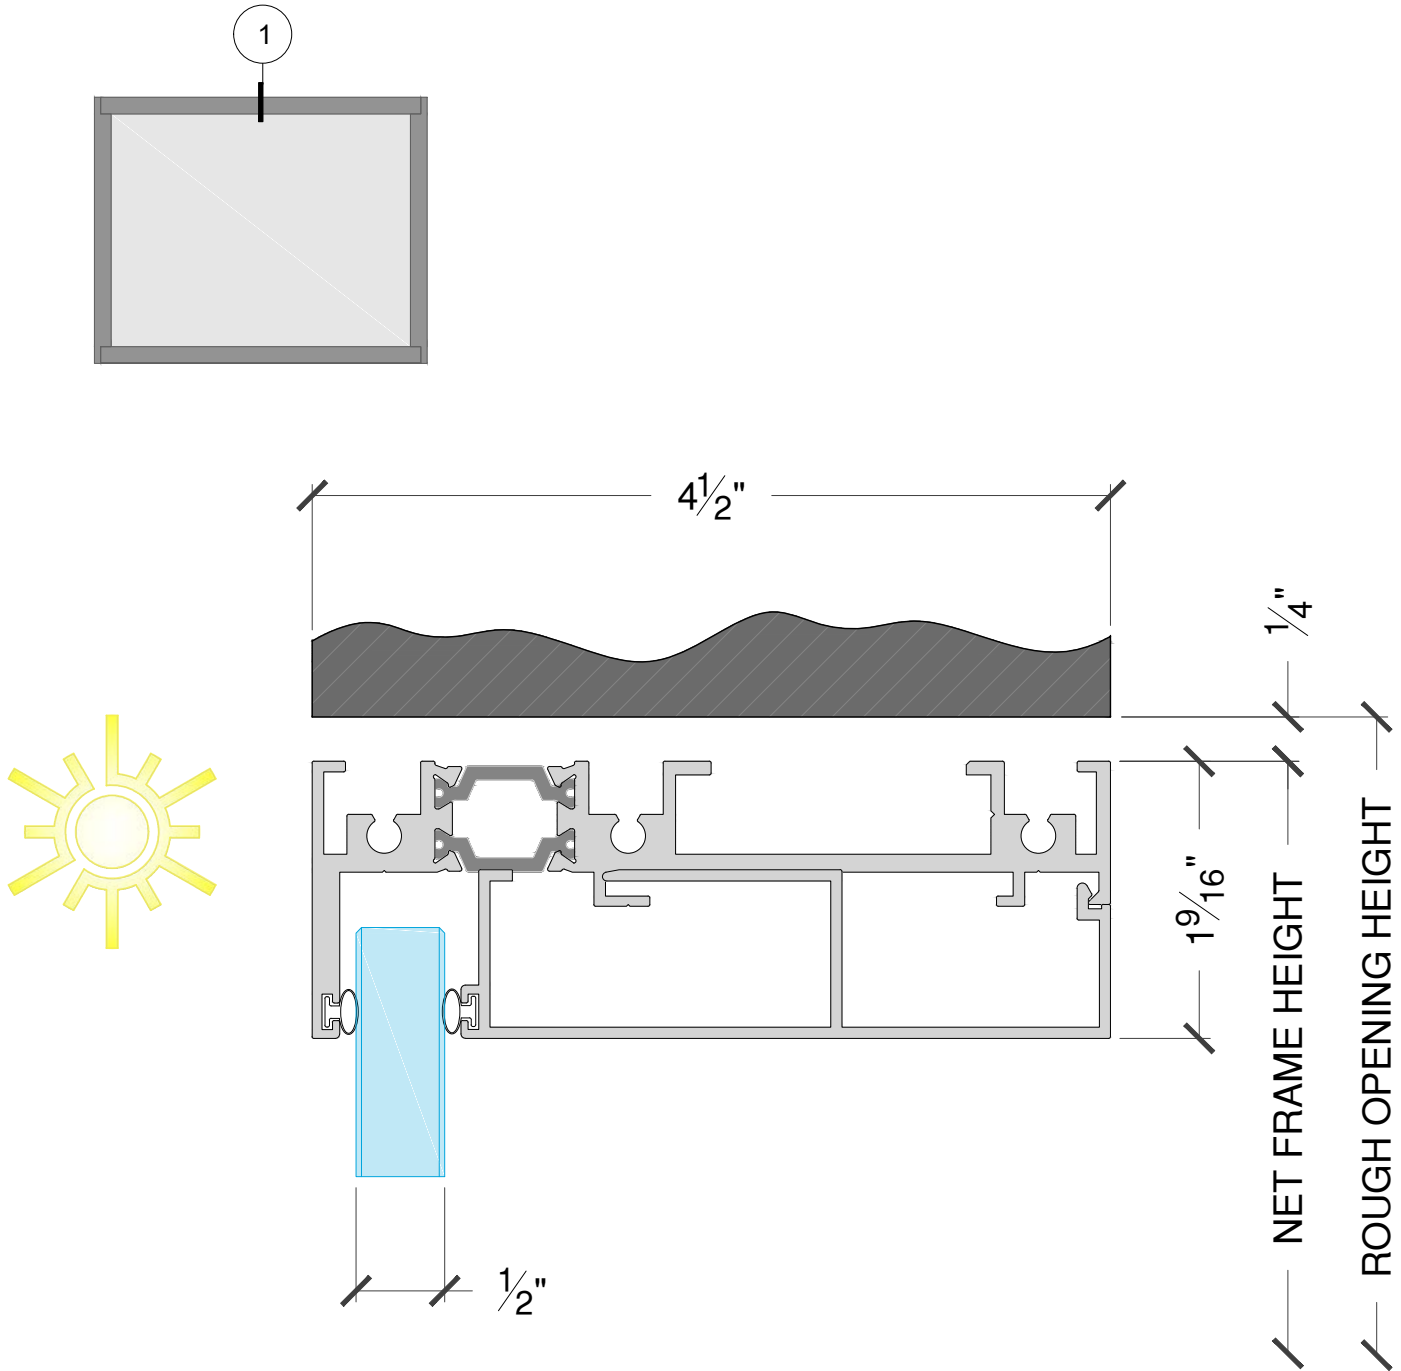

2 P W / 2 P W Configuration - Multi-Lite

4580 Series - Inside Glazed

(1a) Window Wall Head

4580 Series - Inside Glazed

1b

Window Wall Head w/ Monolithic Stop

4580 Series - Inside Glazed

1c

Window Wall Head w/ $1\frac{1}{4}"$ Glass Stop

4580 Series - Inside Glazed

2

Window Wall Jamb

4580 Series - Inside Glazed

3a Intermediate - Vertical
Multi-Lite

4580 Series - Inside Glazed

3b