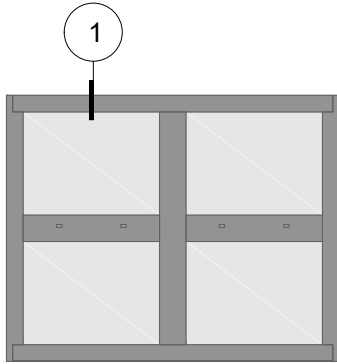

4580 Series - Inside Glazed

4580 Series - Inside Glazed

PW Configuration - Single Lite

2PW/2PW Configuration - Multi Lite

4580 Series - Inside Glazed

P W Configuration - Single Lite

4580 Series - Inside Glazed

2 P W / 2 P W Configuration - Multi-Lite

4580 Series - Inside Glazed

(1a) Window Wall Head

4580 Series - Inside Glazed

1b

Window Wall Head w/ Monolithic Stop

4580 Series - Inside Glazed

1c

Window Wall Head w/ $1\frac{1}{4}"$ Glass Stop

4580 Series - Inside Glazed

2

Window Wall Jamb

4580 Series - Inside Glazed

3a Intermediate - Vertical
Multi-Lite

4580 Series - Inside Glazed

3b