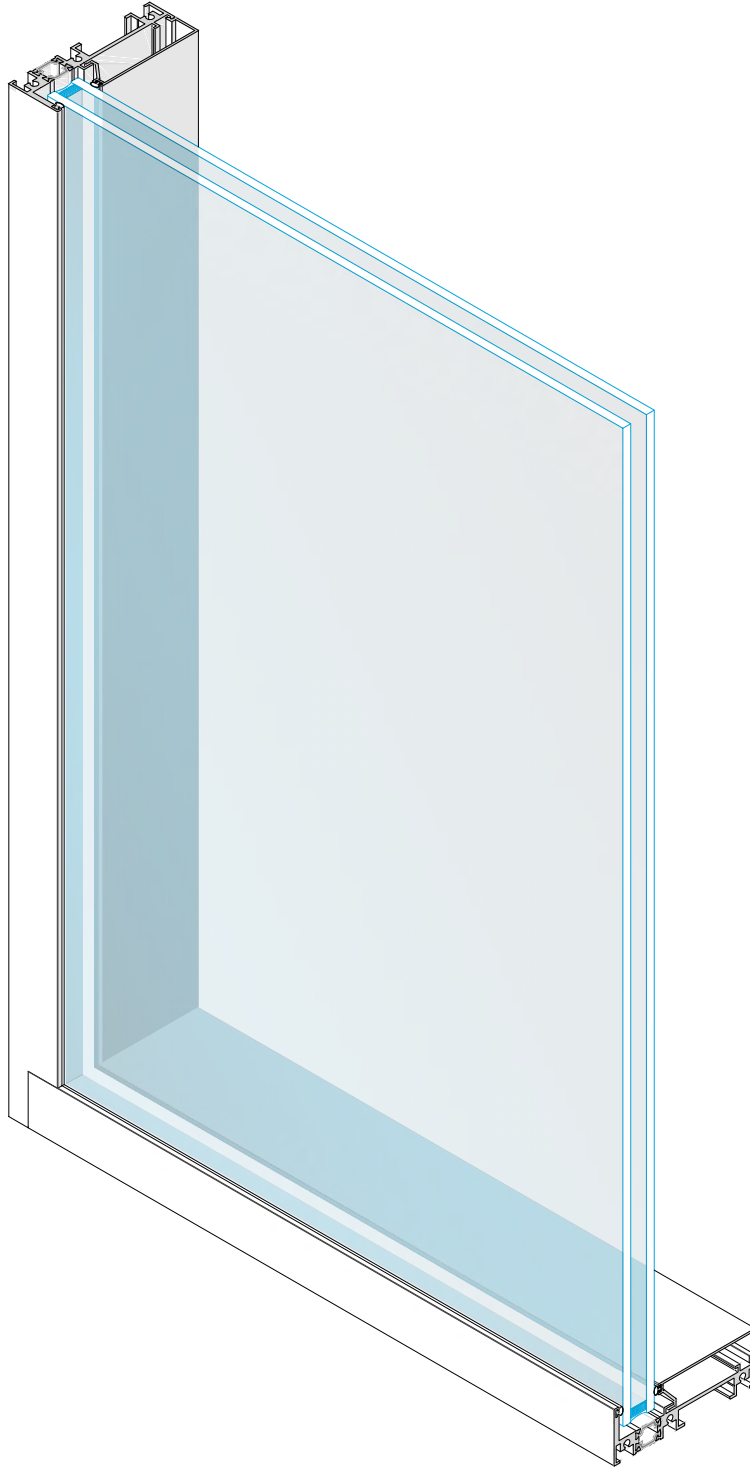

4580 Series - Inside Glazed

4580 Series - Inside Glazed

PW Configuration - Single Lite

2PW/2PW Configuration - Multi Lite

4580 Series - Inside Glazed

P W Configuration - Single Lite

4580 Series - Inside Glazed

2 P W / 2 P W Configuration - Multi-Lite

4580 Series - Inside Glazed

(1a) Window Wall Head

4580 Series - Inside Glazed

1b

Window Wall Head w/ Monolithic Stop

4580 Series - Inside Glazed

1c

Window Wall Head w/ $1\frac{1}{4}"$ Glass Stop

4580 Series - Inside Glazed

2

Window Wall Jamb

4580 Series - Inside Glazed

3a Intermediate - Vertical
Multi-Lite

4580 Series - Inside Glazed

3b

Intermediate - Horizontal
Multi-Lite

4580 Series - Inside Glazed

4 Window Wall Sill