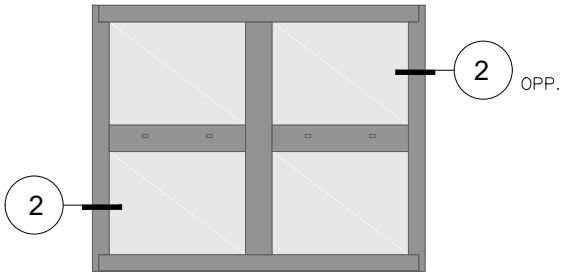

2 P W / 2 P W Configuration - Multi-Lite

4580 Series - Inside Glazed

(1a) Window Wall Head

4580 Series - Inside Glazed

1b

Window Wall Head w/ Monolithic Stop

4580 Series - Inside Glazed

1c

Window Wall Head w/ $1\frac{1}{4}"$ Glass Stop

4580 Series - Inside Glazed

2

Window Wall Jamb

4580 Series - Inside Glazed

3a Intermediate - Vertical
Multi-Lite

4580 Series - Inside Glazed

3b