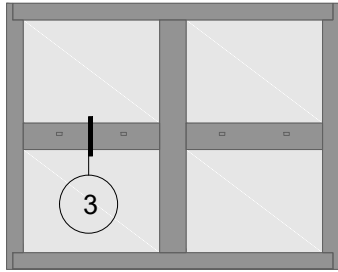

2 P W / 2 P W Configuration - Multi-Lite

4580 Series - Inside Glazed

(1a) Window Wall Head

4580 Series - Inside Glazed

1b

Window Wall Head w/ Monolithic Stop

4580 Series - Inside Glazed

1c

Window Wall Head w/ $1\frac{1}{4}"$ Glass Stop

4580 Series - Inside Glazed

2

Window Wall Jamb

4580 Series - Inside Glazed

3a Intermediate - Vertical
Multi-Lite

4580 Series - Inside Glazed

3b