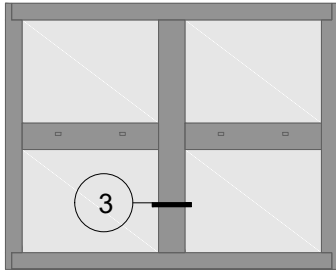

2 P W / 2 P W Configuration - Multi-Lite

4580 Series - Inside Glazed

(1a) Window Wall Head

4580 Series - Inside Glazed

1b

Window Wall Head w/ Monolithic Stop

4580 Series - Inside Glazed

1c

Window Wall Head w/ $1\frac{1}{4}"$ Glass Stop

4580 Series - Inside Glazed

2

Window Wall Jamb

4580 Series - Inside Glazed

3a Intermediate - Vertical
Multi-Lite

4580 Series - Inside Glazed

3b