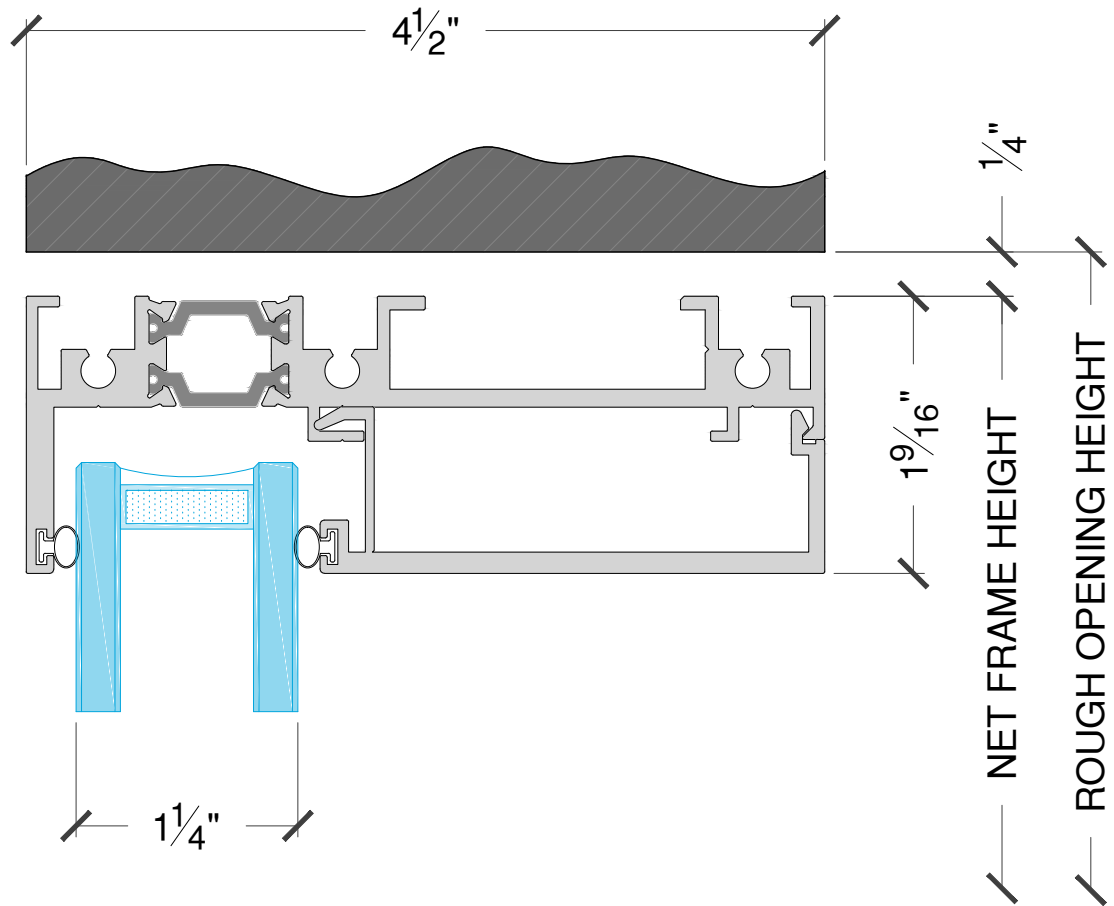

2 P W / 2 P W Configuration - Multi-Lite

4580 Series - Inside Glazed

(1a) Window Wall Head

4580 Series - Inside Glazed

1b

Window Wall Head w/ Monolithic Stop

4580 Series - Inside Glazed

1c

Window Wall Head w/ $1\frac{1}{4}"$ Glass Stop

4580 Series - Inside Glazed

2

Window Wall Jamb

4580 Series - Inside Glazed

3a Intermediate - Vertical
Multi-Lite

4580 Series - Inside Glazed

3b