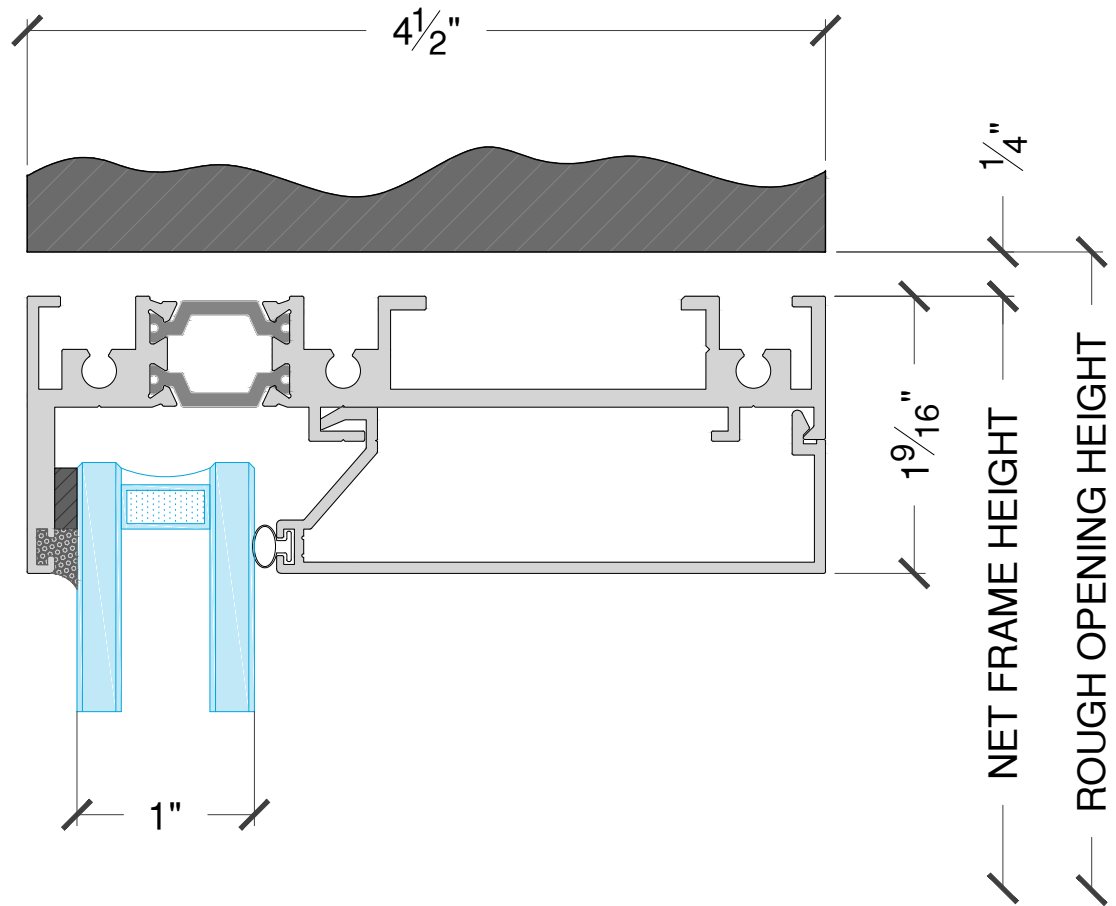

4580 Series - Inside Glazed

4580 Series - Inside Glazed

PW Configuration - Single Lite

2PW/2PW Configuration - Multi Lite

4580 Series - Inside Glazed

P W Configuration - Single Lite

4580 Series - Inside Glazed

2 P W / 2 P W Configuration - Multi-Lite

4580 Series - Inside Glazed

(1a) Window Wall Head

4580 Series - Inside Glazed

1b

Window Wall Head w/ Monolithic Stop

4580 Series - Inside Glazed

1c

Window Wall Head w/ $1\frac{1}{4}"$ Glass Stop

4580 Series - Inside Glazed

2

Window Wall Jamb

4580 Series - Inside Glazed

3a Intermediate - Vertical
Multi-Lite

4580 Series - Inside Glazed

3b