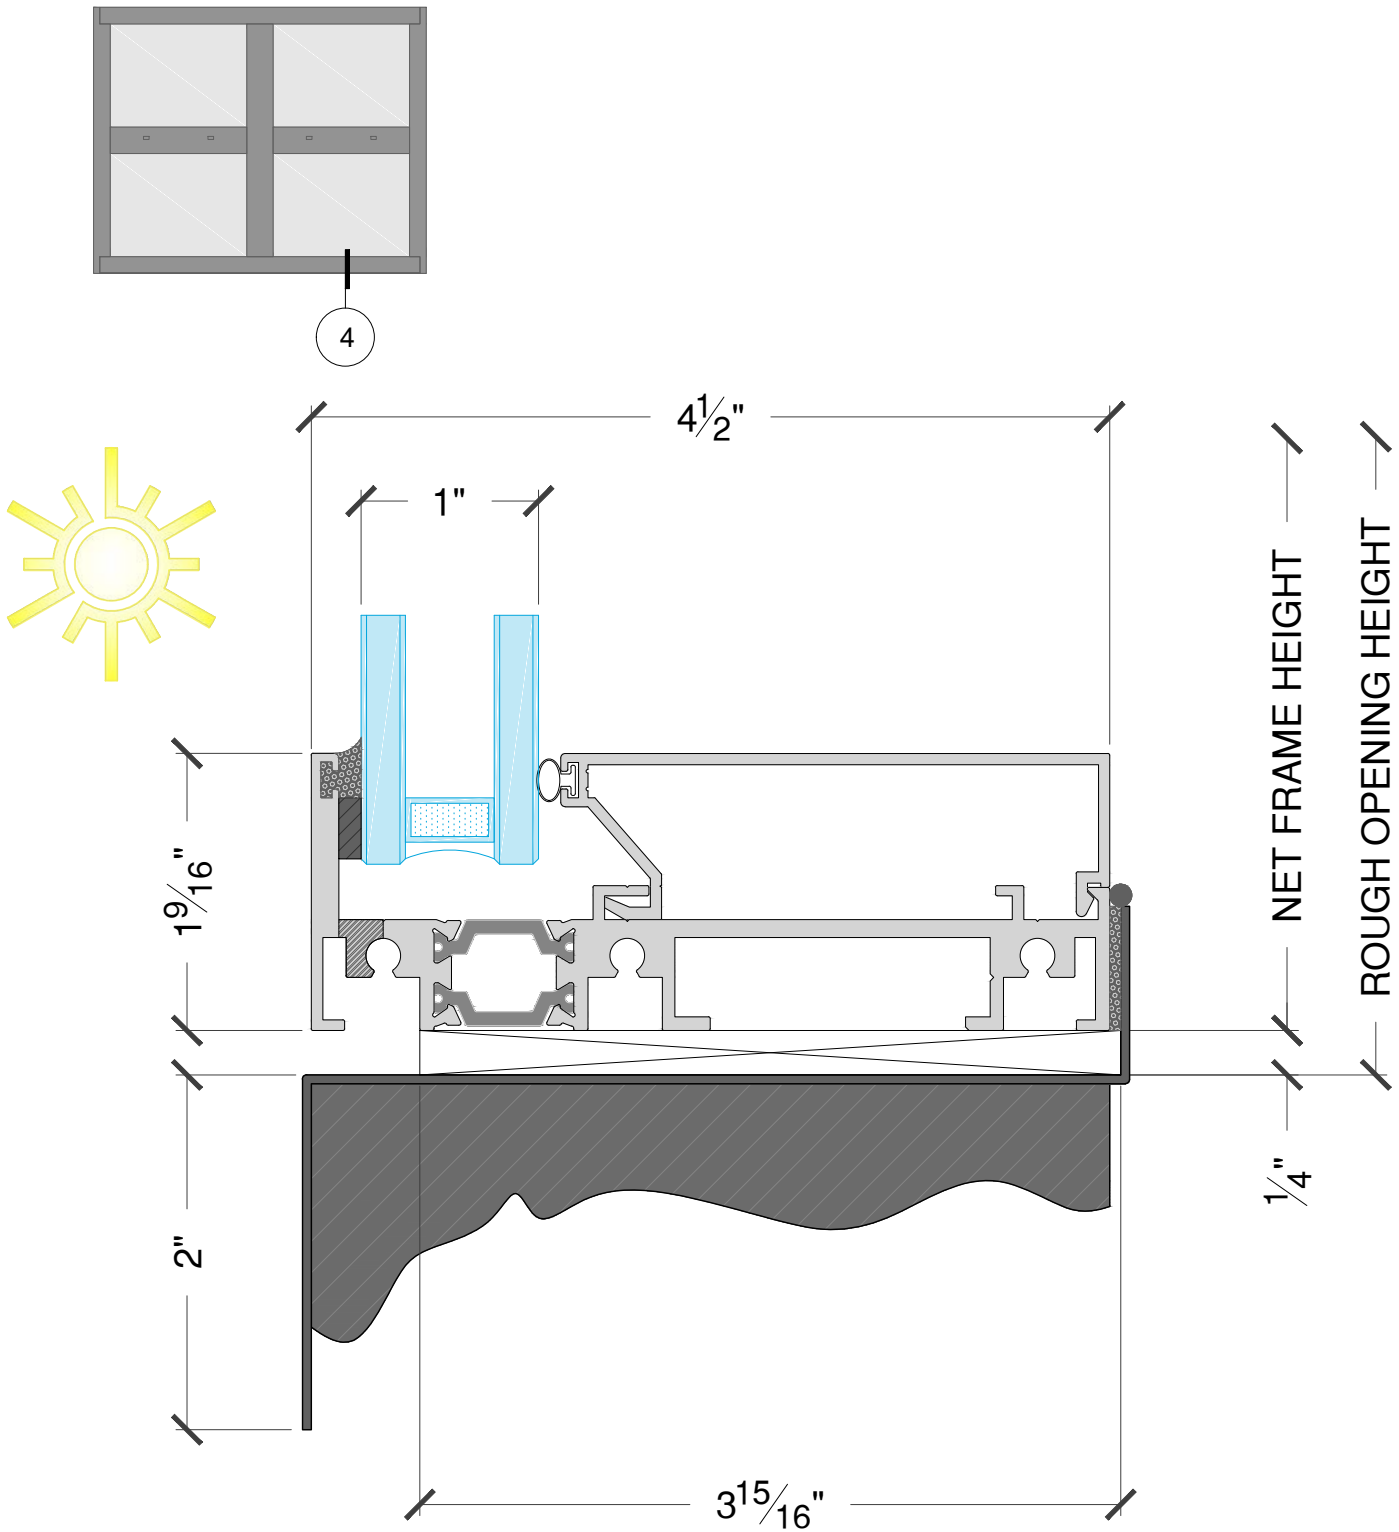

4580 Series - Inside Glazed

4 Window Wall Sill