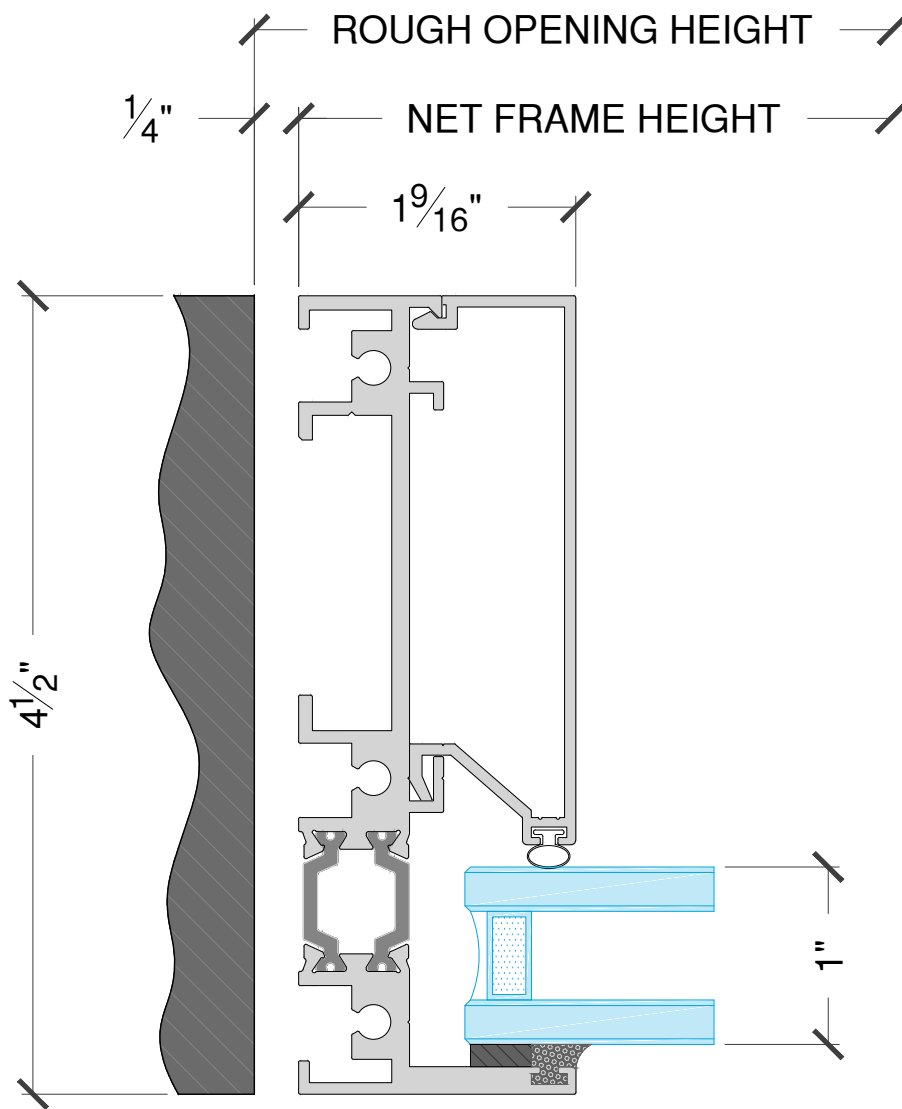

2 P W / 2 P W Configuration - Multi-Lite

4580 Series - Inside Glazed

(1a) Window Wall Head

4580 Series - Inside Glazed

1b

Window Wall Head w/ Monolithic Stop

4580 Series - Inside Glazed

1c

Window Wall Head w/ $1\frac{1}{4}"$ Glass Stop

4580 Series - Inside Glazed

2

Window Wall Jamb

4580 Series - Inside Glazed

3a Intermediate - Vertical
Multi-Lite

4580 Series - Inside Glazed

3b