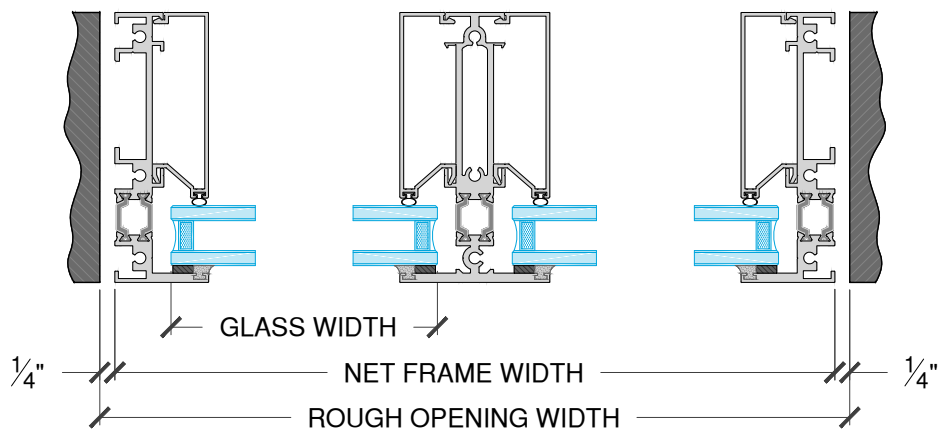

4580 Series - Inside Glazed

4580 Series - Inside Glazed

PW Configuration - Single Lite

2PW/2PW Configuration - Multi Lite

4580 Series - Inside Glazed

P W Configuration - Single Lite

4580 Series - Inside Glazed

2 P W / 2 P W Configuration - Multi-Lite

4580 Series - Inside Glazed

(1a) Window Wall Head

4580 Series - Inside Glazed

1b

Window Wall Head w/ Monolithic Stop

4580 Series - Inside Glazed

1c

Window Wall Head w/ $1\frac{1}{4}"$ Glass Stop

4580 Series - Inside Glazed

2

Window Wall Jamb

4580 Series - Inside Glazed

3a Intermediate - Vertical
Multi-Lite

4580 Series - Inside Glazed

3b