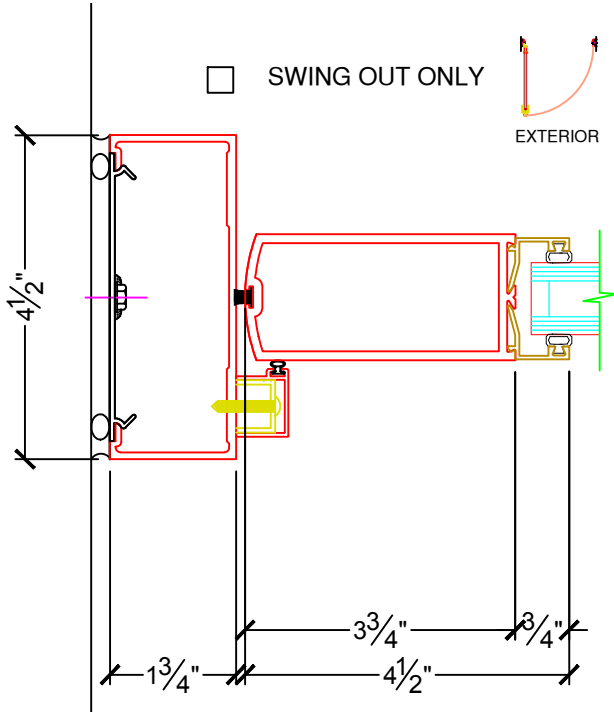

P.O.		LOCATION:		
DOOR NO.:		WIDTH (INCHES)	NET FRAME (INCHES)	
SERIES:	6000P - S - PIVOT SINGLE DOOR	RO	WIDTH	HEIGHT
DATE MODIFIED:	08-11-2016			

18

18

19

P.O.		LOCATION:		
DOOR NO.:		WIDTH (INCHES)	NET FRAME (INCHES)	
SERIES:	6000P - S - PIVOT SINGLE DOOR	RO	WIDTH	HEIGHT
DATE MODIFIED:	08-11-2016			

22-0

SWING DIRECTION

□ SWING OUT ONLY

22-1

SWING DIRECTION

□ SWING IN ONLY