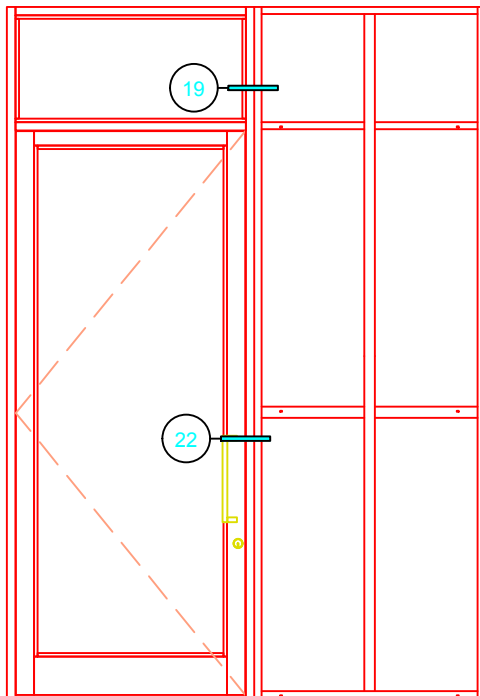

P.O.		LOCATION:		
DOOR NO.:		WIDTH (INCHES)	NET FRAME (INCHES)	
SERIES:	6000P - S - PIVOT SINGLE DOOR	RO	WIDTH	HEIGHT
DATE MODIFIED:	08-11-2016			

SINGLE DOOR

SINGLE DOOR W/ TRANSOM

SINGLE DOOR W/ TRANSOM & SIDE LIGHT

CONFIGURATION:

HINGE LOCATION

LEFT HINGED

EXTERIOR

RIGHT HINGED

EXTERIOR

SWING DIRECTION

SWING IN

EXTERIOR

SWING OUT

EXTERIOR

P.O.		LOCATION:		
DOOR NO.:		WIDTH (INCHES)	NET FRAME (INCHES)	
SERIES:	6000P - S - PIVOT SINGLE DOOR	RO	WIDTH	HEIGHT
DATE MODIFIED:	08-11-2016			

CONCEALED OVERHEAD
DOOR CLOSER
BACKSTOP CLOSER

P.O.		LOCATION:		
DOOR NO.:		WIDTH (INCHES)	NET FRAME (INCHES)	
SERIES:	6000P - S - PIVOT SINGLE DOOR	RO	WIDTH	HEIGHT
DATE MODIFIED:	08-11-2016			

18

18

19

P.O.		LOCATION:		
DOOR NO.:		WIDTH (INCHES)	NET FRAME (INCHES)	
SERIES:	6000P - S - PIVOT SINGLE DOOR	RO	WIDTH	HEIGHT
DATE MODIFIED:	08-11-2016			