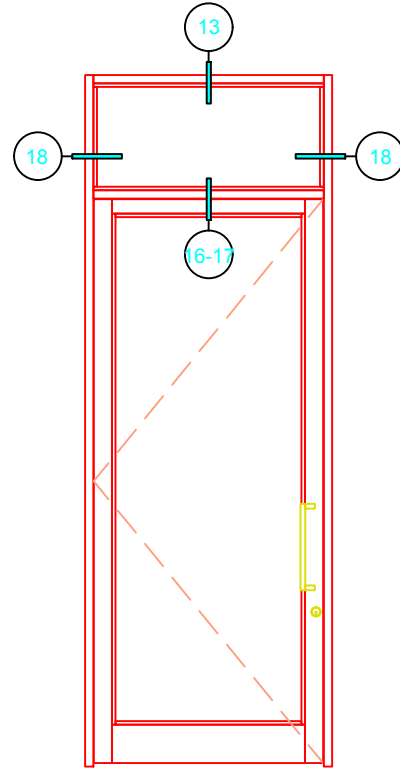

P.O.		LOCATION:		
DOOR NO.:		WIDTH (INCHES)	NET FRAME (INCHES)	
SERIES:	6000P - S - PIVOT SINGLE DOOR	RO	WIDTH	HEIGHT
DATE MODIFIED:	08-11-2016			

SINGLE DOOR

SINGLE DOOR W/ TRANSOM

SINGLE DOOR W/ TRANSOM & SIDE LIGHT

CONFIGURATION:

HINGE LOCATION

LEFT HINGED

EXTERIOR

RIGHT HINGED

EXTERIOR

SWING DIRECTION

SWING IN

EXTERIOR

SWING OUT

EXTERIOR

P.O.		LOCATION:		
DOOR NO.:		WIDTH (INCHES)	NET FRAME (INCHES)	
SERIES:	6000P - S - PIVOT SINGLE DOOR	RO	WIDTH	HEIGHT
DATE MODIFIED:	08-11-2016			

CONCEALED OVERHEAD
DOOR CLOSER
BACKSTOP CLOSER

P.O.		LOCATION:		
DOOR NO.:		WIDTH (INCHES)	NET FRAME (INCHES)	
SERIES:	6000P - S - PIVOT SINGLE DOOR	RO	WIDTH	HEIGHT
DATE MODIFIED:	08-11-2016			

18

18

19

P.O.		LOCATION:		
DOOR NO.:		WIDTH (INCHES)	NET FRAME (INCHES)	
SERIES:	6000P - S - PIVOT SINGLE DOOR	RO	WIDTH	HEIGHT
DATE MODIFIED:	08-11-2016			