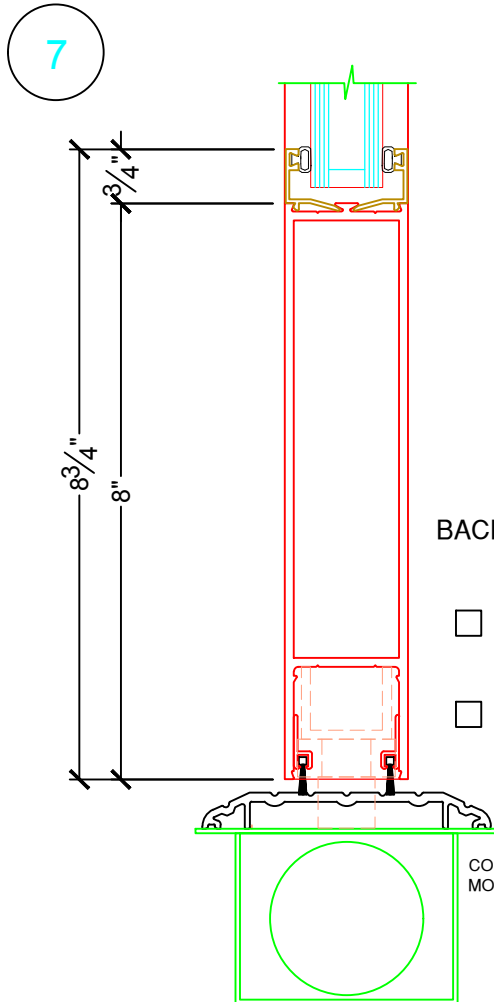

P.O.		LOCATION:		
DOOR NO.:		WIDTH (INCHES)	NET FRAME (INCHES)	
SERIES:	6000P - S - PIVOT SINGLE DOOR	RO	WIDTH	HEIGHT
DATE MODIFIED:	08-11-2016			

SINGLE DOOR

SINGLE DOOR W/ TRANSOM

SINGLE DOOR W/ TRANSOM & SIDE LIGHT

EXTERIOR

SWING OUT

EXTERIOR

P.O.		LOCATION:		
DOOR NO.:		WIDTH (INCHES)	NET FRAME (INCHES)	
SERIES:	6000P - S - PIVOT SINGLE DOOR	RO	WIDTH	HEIGHT
DATE MODIFIED:	08-11-2016			

CONCEALED OVERHEAD
DOOR CLOSER
BACKSTOP CLOSER

- 90 DEGREES 
- 105 DEGREES 

BACKSTOP CLOSER

- 90 DEGREES 
- 105 DEGREES 

CONCEALED FLOOR
MOUNTED DOOR CLOSER

P.O.		LOCATION:		
DOOR NO.:		WIDTH (INCHES)	NET FRAME (INCHES)	
SERIES:	6000P - S - PIVOT SINGLE DOOR	RO	WIDTH	HEIGHT
DATE MODIFIED:	08-11-2016			

P.O.		LOCATION:		
DOOR NO.:		WIDTH (INCHES)	NET FRAME (INCHES)	
SERIES:	6000P - S - PIVOT SINGLE DOOR	RO	WIDTH	HEIGHT
DATE MODIFIED:	08-11-2016			

18

18

19

P.O.		LOCATION:		
DOOR NO.:		WIDTH (INCHES)	NET FRAME (INCHES)	
SERIES:	6000P - S - PIVOT SINGLE DOOR	RO	WIDTH	HEIGHT
DATE MODIFIED:	08-11-2016			