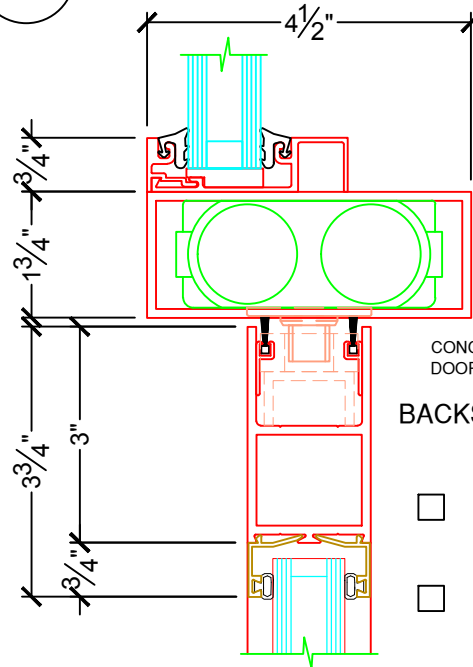

11-O

SWING DIRECTION

□ SWING OUT ONLY

12-O

11-I

SWING DIRECTION

□ SWING IN ONLY

12-I

P.O.		LOCATION:		
DOOR NO.:		WIDTH (INCHES)	NET FRAME (INCHES)	
SERIES:	6000P - S - PIVOT SINGLE DOOR	RO	WIDTH	HEIGHT
DATE MODIFIED:	08-11-2016			

13

16

17

CONCEALED OVERHEAD DOOR CLOSER

BACKSTOP CLOSER

- 90 DEGREES 
- 105 DEGREES 

P.O.		LOCATION:		
DOOR NO.:		WIDTH (INCHES)	NET FRAME (INCHES)	
SERIES:	6000P - S - PIVOT SINGLE DOOR	RO	WIDTH	HEIGHT
DATE MODIFIED:	08-11-2016			

18

18

19

P.O.		LOCATION:		
DOOR NO.:		WIDTH (INCHES)	NET FRAME (INCHES)	
SERIES:	6000P - S - PIVOT SINGLE DOOR	RO	WIDTH	HEIGHT
DATE MODIFIED:	08-11-2016			

22-0

SWING DIRECTION

□ SWING OUT ONLY

22-1

SWING DIRECTION

□ SWING IN ONLY