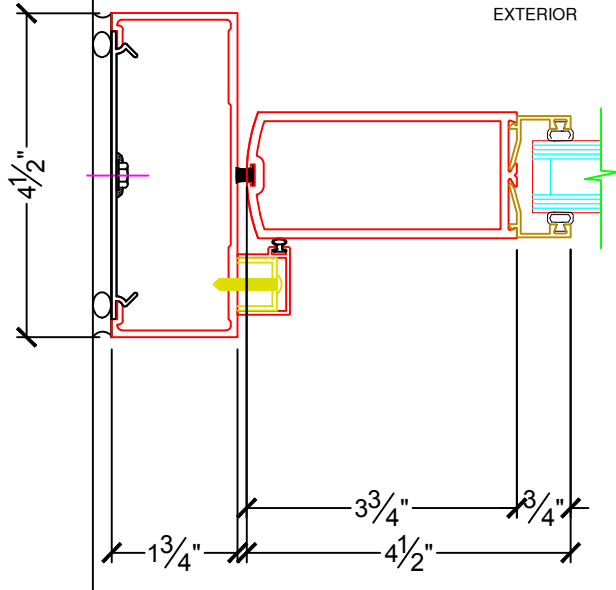

- 90 DEGREES 
- 105 DEGREES 

BACKSTOP CLOSER

- 90 DEGREES 
- 105 DEGREES 

CONCEALED FLOOR
MOUNTED DOOR CLOSER

P.O.		LOCATION:		
DOOR NO.:		WIDTH (INCHES)	NET FRAME (INCHES)	
SERIES:	6000P - S - PIVOT SINGLE DOOR	RO	WIDTH	HEIGHT
DATE MODIFIED:	08-11-2016			

11-O

SWING DIRECTION

□ SWING OUT ONLY

12-O

11-I

SWING DIRECTION

□ SWING IN ONLY

12-I

P.O.		LOCATION:		
DOOR NO.:		WIDTH (INCHES)	NET FRAME (INCHES)	
SERIES:	6000P - S - PIVOT SINGLE DOOR	RO	WIDTH	HEIGHT
DATE MODIFIED:	08-11-2016			

13

16

17

CONCEALED OVERHEAD DOOR CLOSER

BACKSTOP CLOSER

- 90 DEGREES 
- 105 DEGREES 

P.O.		LOCATION:		
DOOR NO.:		WIDTH (INCHES)	NET FRAME (INCHES)	
SERIES:	6000P - S - PIVOT SINGLE DOOR	RO	WIDTH	HEIGHT
DATE MODIFIED:	08-11-2016			

18

18

19

P.O.		LOCATION:		
DOOR NO.:		WIDTH (INCHES)	NET FRAME (INCHES)	
SERIES:	6000P - S - PIVOT SINGLE DOOR	RO	WIDTH	HEIGHT
DATE MODIFIED:	08-11-2016			