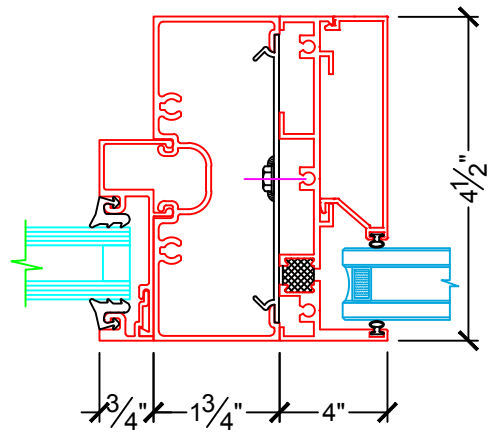

P.O.		LOCATION:		
DOOR NO.:		WIDTH (INCHES)	NET FRAME (INCHES)	
SERIES:	6000P - S - PIVOT SINGLE DOOR	RO	WIDTH	HEIGHT
DATE MODIFIED:	08-11-2016			

13

16

17

CONCEALED OVERHEAD DOOR CLOSER

BACKSTOP CLOSER

- 90 DEGREES 
- 105 DEGREES 

P.O.		LOCATION:		
DOOR NO.:		WIDTH (INCHES)	NET FRAME (INCHES)	
SERIES:	6000P - S - PIVOT SINGLE DOOR	RO	WIDTH	HEIGHT
DATE MODIFIED:	08-11-2016			

18

18

19

P.O.		LOCATION:		
DOOR NO.:		WIDTH (INCHES)	NET FRAME (INCHES)	
SERIES:	6000P - S - PIVOT SINGLE DOOR	RO	WIDTH	HEIGHT
DATE MODIFIED:	08-11-2016			

22-0

SWING DIRECTION

□ SWING OUT ONLY

22-1

SWING DIRECTION

□ SWING IN ONLY