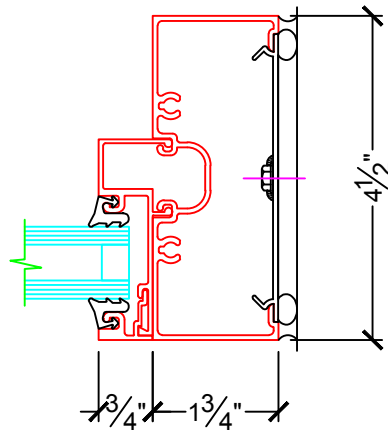

11-O

SWING DIRECTION

□ SWING OUT ONLY

12-O

11-I

SWING DIRECTION

□ SWING IN ONLY

12-I

P.O.		LOCATION:		
DOOR NO.:		WIDTH (INCHES)	NET FRAME (INCHES)	
SERIES:	6000P - S - PIVOT SINGLE DOOR	RO	WIDTH	HEIGHT
DATE MODIFIED:	08-11-2016			

13

16

17

CONCEALED OVERHEAD DOOR CLOSER

BACKSTOP CLOSER

- 90 DEGREES 
- 105 DEGREES 

P.O.		LOCATION:		
DOOR NO.:		WIDTH (INCHES)	NET FRAME (INCHES)	
SERIES:	6000P - S - PIVOT SINGLE DOOR	RO	WIDTH	HEIGHT
DATE MODIFIED:	08-11-2016			

18

18

19

P.O.		LOCATION:		
DOOR NO.:		WIDTH (INCHES)	NET FRAME (INCHES)	
SERIES:	6000P - S - PIVOT SINGLE DOOR	RO	WIDTH	HEIGHT
DATE MODIFIED:	08-11-2016			

22-0

SWING DIRECTION

□ SWING OUT ONLY

22-1

SWING DIRECTION

□ SWING IN ONLY