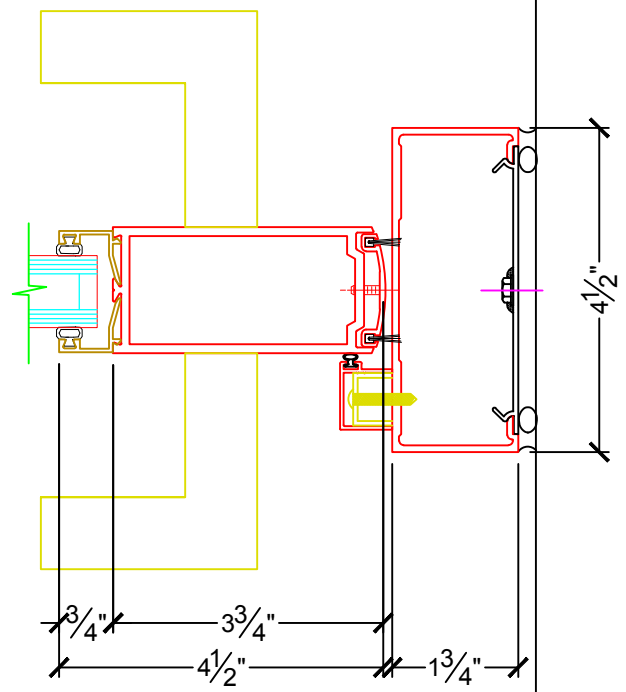

11-O

SWING DIRECTION

□ SWING OUT ONLY

12-O

11-I

SWING DIRECTION

□ SWING IN ONLY

12-I

P.O.		LOCATION:		
DOOR NO.:		WIDTH (INCHES)	NET FRAME (INCHES)	
SERIES:	6000P - S - PIVOT SINGLE DOOR	RO	WIDTH	HEIGHT
DATE MODIFIED:	08-11-2016			

13

16

17

CONCEALED OVERHEAD DOOR CLOSER

BACKSTOP CLOSER

- 90 DEGREES 
- 105 DEGREES 

P.O.		LOCATION:		
DOOR NO.:		WIDTH (INCHES)	NET FRAME (INCHES)	
SERIES:	6000P - S - PIVOT SINGLE DOOR	RO	WIDTH	HEIGHT
DATE MODIFIED:	08-11-2016			

18

18

19

P.O.		LOCATION:		
DOOR NO.:		WIDTH (INCHES)	NET FRAME (INCHES)	
SERIES:	6000P - S - PIVOT SINGLE DOOR	RO	WIDTH	HEIGHT
DATE MODIFIED:	08-11-2016			

22-0

SWING DIRECTION

□ SWING OUT ONLY

22-1

SWING DIRECTION

□ SWING IN ONLY