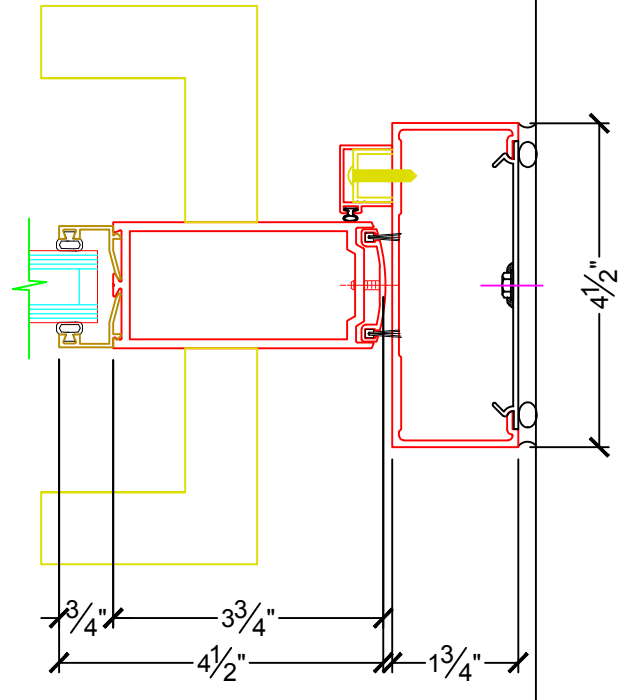

- 90 DEGREES 
- 105 DEGREES 

BACKSTOP CLOSER

- 90 DEGREES 
- 105 DEGREES 

CONCEALED FLOOR
MOUNTED DOOR CLOSER

P.O.		LOCATION:		
DOOR NO.:		WIDTH (INCHES)	NET FRAME (INCHES)	
SERIES:	6000P - S - PIVOT SINGLE DOOR	RO	WIDTH	HEIGHT
DATE MODIFIED:	08-11-2016			

11-O

SWING DIRECTION

□ SWING OUT ONLY

12-O

11-I

SWING DIRECTION

□ SWING IN ONLY

12-I

P.O.		LOCATION:		
DOOR NO.:		WIDTH (INCHES)	NET FRAME (INCHES)	
SERIES:	6000P - S - PIVOT SINGLE DOOR	RO	WIDTH	HEIGHT
DATE MODIFIED:	08-11-2016			

13

16

17

CONCEALED OVERHEAD DOOR CLOSER

BACKSTOP CLOSER

- 90 DEGREES 
- 105 DEGREES 

P.O.		LOCATION:		
DOOR NO.:		WIDTH (INCHES)	NET FRAME (INCHES)	
SERIES:	6000P - S - PIVOT SINGLE DOOR	RO	WIDTH	HEIGHT
DATE MODIFIED:	08-11-2016			

18

18

19

P.O.		LOCATION:		
DOOR NO.:		WIDTH (INCHES)	NET FRAME (INCHES)	
SERIES:	6000P - S - PIVOT SINGLE DOOR	RO	WIDTH	HEIGHT
DATE MODIFIED:	08-11-2016			