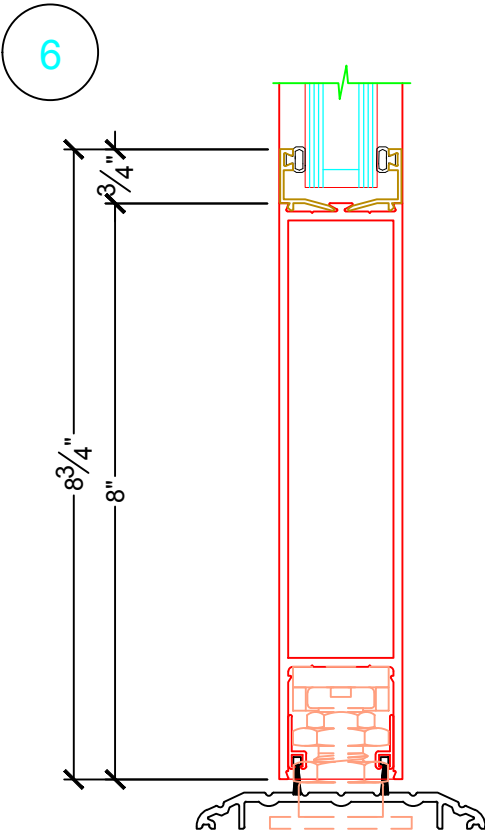

P.O.		LOCATION:		
DOOR NO.:		WIDTH (INCHES)	NET FRAME (INCHES)	
SERIES:	6000P - S - PIVOT SINGLE DOOR	RO	WIDTH	HEIGHT
DATE MODIFIED:	08-11-2016			

SINGLE DOOR

SINGLE DOOR W/ TRANSOM

SINGLE DOOR W/ TRANSOM & SIDE LIGHT

EXTERIOR

SWING OUT

EXTERIOR

P.O.		LOCATION:		
DOOR NO.:		WIDTH (INCHES)	NET FRAME (INCHES)	
SERIES:	6000P - S - PIVOT SINGLE DOOR	RO	WIDTH	HEIGHT
DATE MODIFIED:	08-11-2016			

CONCEALED OVERHEAD
DOOR CLOSER
BACKSTOP CLOSER

- 90 DEGREES 
- 105 DEGREES 

BACKSTOP CLOSER

- 90 DEGREES 
- 105 DEGREES 

CONCEALED FLOOR
MOUNTED DOOR CLOSER

P.O.		LOCATION:		
DOOR NO.:		WIDTH (INCHES)	NET FRAME (INCHES)	
SERIES:	6000P - S - PIVOT SINGLE DOOR	RO	WIDTH	HEIGHT
DATE MODIFIED:	08-11-2016			

P.O.		LOCATION:		
DOOR NO.:		WIDTH (INCHES)	NET FRAME (INCHES)	
SERIES:	6000P - S - PIVOT SINGLE DOOR	RO	WIDTH	HEIGHT
DATE MODIFIED:	08-11-2016			

18

18

19

P.O.		LOCATION:		
DOOR NO.:		WIDTH (INCHES)	NET FRAME (INCHES)	
SERIES:	6000P - S - PIVOT SINGLE DOOR	RO	WIDTH	HEIGHT
DATE MODIFIED:	08-11-2016			