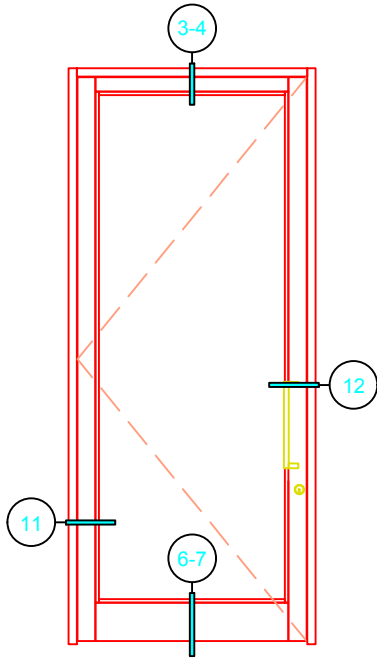

P.O.		LOCATION:		
DOOR NO.:		WIDTH (INCHES)	NET FRAME (INCHES)	
SERIES:	6000P - S - PIVOT SINGLE DOOR	RO	WIDTH	HEIGHT
DATE MODIFIED:	08-11-2016			

SINGLE DOOR

SINGLE DOOR W/ TRANSOM

SINGLE DOOR W/ TRANSOM & SIDE LIGHT

CONFIGURATION:

HINGE LOCATION

LEFT HINGED

EXTERIOR

RIGHT HINGED

EXTERIOR

SWING DIRECTION

SWING IN

EXTERIOR

SWING OUT

EXTERIOR

P.O.		LOCATION:		
DOOR NO.:		WIDTH (INCHES)	NET FRAME (INCHES)	
SERIES:	6000P - S - PIVOT SINGLE DOOR	RO	WIDTH	HEIGHT
DATE MODIFIED:	08-11-2016			

CONCEALED OVERHEAD
DOOR CLOSER
BACKSTOP CLOSER

P.O.		LOCATION:		
DOOR NO.:		WIDTH (INCHES)	NET FRAME (INCHES)	
SERIES:	6000P - S - PIVOT SINGLE DOOR	RO	WIDTH	HEIGHT
DATE MODIFIED:	08-11-2016			

18

18

19

P.O.		LOCATION:		
DOOR NO.:		WIDTH (INCHES)	NET FRAME (INCHES)	
SERIES:	6000P - S - PIVOT SINGLE DOOR	RO	WIDTH	HEIGHT
DATE MODIFIED:	08-11-2016			