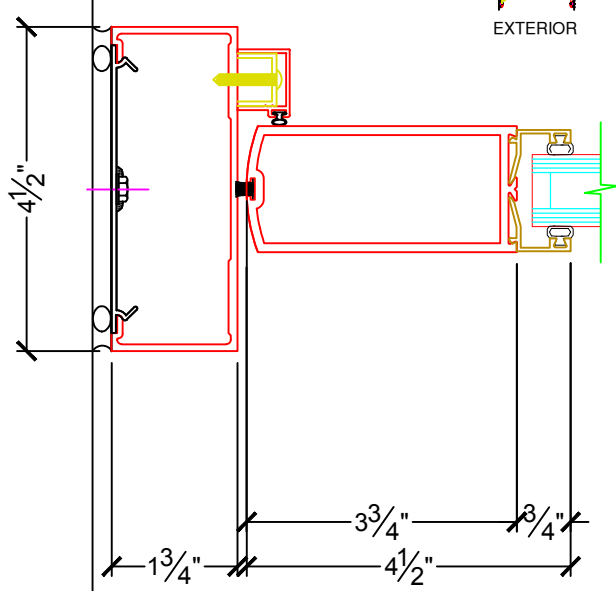

11-O

SWING DIRECTION

□ SWING OUT ONLY

12-O

11-I

SWING DIRECTION

□ SWING IN ONLY

12-I

P.O.		LOCATION:		
DOOR NO.:		WIDTH (INCHES)	NET FRAME (INCHES)	
SERIES:	6000P - S - PIVOT SINGLE DOOR	RO	WIDTH	HEIGHT
DATE MODIFIED:	08-11-2016			

13

16

17

CONCEALED OVERHEAD DOOR CLOSER

BACKSTOP CLOSER

- 90 DEGREES 
- 105 DEGREES 

P.O.		LOCATION:		
DOOR NO.:		WIDTH (INCHES)	NET FRAME (INCHES)	
SERIES:	6000P - S - PIVOT SINGLE DOOR	RO	WIDTH	HEIGHT
DATE MODIFIED:	08-11-2016			

18

18

19

P.O.		LOCATION:		
DOOR NO.:		WIDTH (INCHES)	NET FRAME (INCHES)	
SERIES:	6000P - S - PIVOT SINGLE DOOR	RO	WIDTH	HEIGHT
DATE MODIFIED:	08-11-2016			