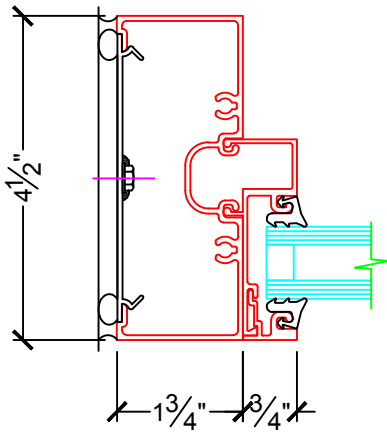

11-O

SWING DIRECTION

□ SWING OUT ONLY

12-O

11-I

SWING DIRECTION

□ SWING IN ONLY

12-I

P.O.		LOCATION:		
DOOR NO.:		WIDTH (INCHES)	NET FRAME (INCHES)	
SERIES:	6000P - S - PIVOT SINGLE DOOR	RO	WIDTH	HEIGHT
DATE MODIFIED:	08-11-2016			

13

16

17

CONCEALED OVERHEAD DOOR CLOSER

BACKSTOP CLOSER

- 90 DEGREES 
- 105 DEGREES 

P.O.		LOCATION:		
DOOR NO.:		WIDTH (INCHES)	NET FRAME (INCHES)	
SERIES:	6000P - S - PIVOT SINGLE DOOR	RO	WIDTH	HEIGHT
DATE MODIFIED:	08-11-2016			

18

18

19

P.O.		LOCATION:		
DOOR NO.:		WIDTH (INCHES)	NET FRAME (INCHES)	
SERIES:	6000P - S - PIVOT SINGLE DOOR	RO	WIDTH	HEIGHT
DATE MODIFIED:	08-11-2016			

22-0

SWING DIRECTION

□ SWING OUT ONLY

22-1

SWING DIRECTION

□ SWING IN ONLY