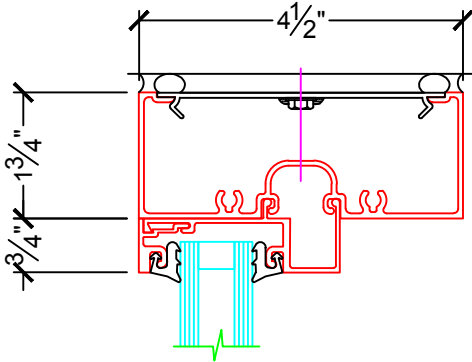

11-O

SWING DIRECTION

□ SWING OUT ONLY

12-O

11-I

SWING DIRECTION

□ SWING IN ONLY

12-I

P.O.		LOCATION:		
DOOR NO.:		WIDTH (INCHES)	NET FRAME (INCHES)	
SERIES:	6000P - S - PIVOT SINGLE DOOR	RO	WIDTH	HEIGHT
DATE MODIFIED:	08-11-2016			

13

16

17

CONCEALED OVERHEAD DOOR CLOSER

BACKSTOP CLOSER

- 90 DEGREES 
- 105 DEGREES 

P.O.		LOCATION:		
DOOR NO.:		WIDTH (INCHES)	NET FRAME (INCHES)	
SERIES:	6000P - S - PIVOT SINGLE DOOR	RO	WIDTH	HEIGHT
DATE MODIFIED:	08-11-2016			

18

18

19

P.O.		LOCATION:		
DOOR NO.:		WIDTH (INCHES)	NET FRAME (INCHES)	
SERIES:	6000P - S - PIVOT SINGLE DOOR	RO	WIDTH	HEIGHT
DATE MODIFIED:	08-11-2016			