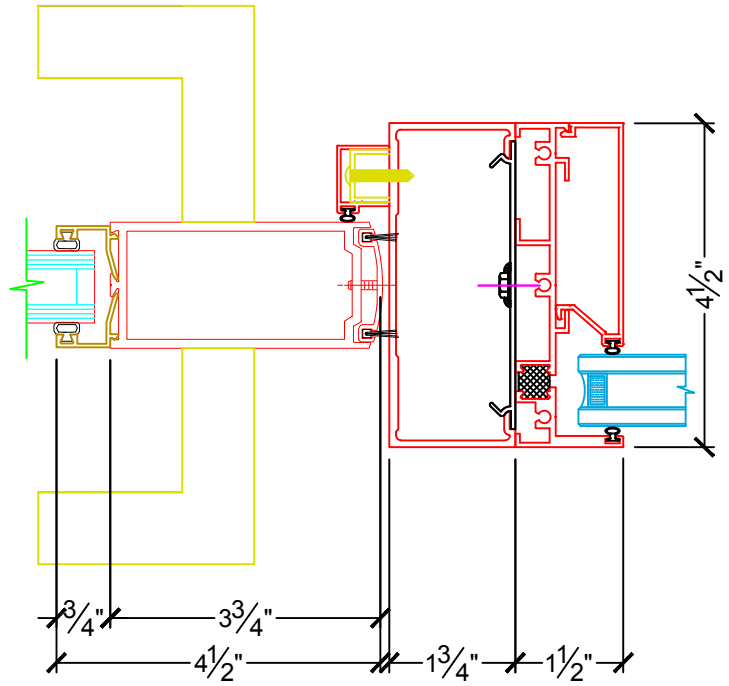

11-O

SWING DIRECTION

□ SWING OUT ONLY

12-O

11-I

SWING DIRECTION

□ SWING IN ONLY

12-I

P.O.		LOCATION:		
DOOR NO.:		WIDTH (INCHES)	NET FRAME (INCHES)	
SERIES:	6000P - S - PIVOT SINGLE DOOR	RO	WIDTH	HEIGHT
DATE MODIFIED:	08-11-2016			

13

16

17

CONCEALED OVERHEAD DOOR CLOSER

BACKSTOP CLOSER

- 90 DEGREES 
- 105 DEGREES 

P.O.		LOCATION:		
DOOR NO.:		WIDTH (INCHES)	NET FRAME (INCHES)	
SERIES:	6000P - S - PIVOT SINGLE DOOR	RO	WIDTH	HEIGHT
DATE MODIFIED:	08-11-2016			

18

18

19

P.O.		LOCATION:		
DOOR NO.:		WIDTH (INCHES)	NET FRAME (INCHES)	
SERIES:	6000P - S - PIVOT SINGLE DOOR	RO	WIDTH	HEIGHT
DATE MODIFIED:	08-11-2016			

22-0

SWING DIRECTION

□ SWING OUT ONLY

22-1

SWING DIRECTION

□ SWING IN ONLY