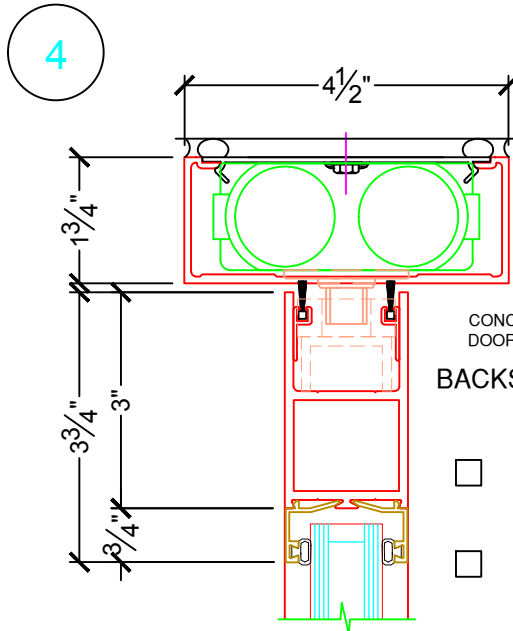

P.O.		LOCATION:		
DOOR NO.:		WIDTH (INCHES)	NET FRAME (INCHES)	
SERIES:	6000P - S - PIVOT SINGLE DOOR	RO	WIDTH	HEIGHT
DATE MODIFIED:	08-11-2016			

SINGLE DOOR

SINGLE DOOR W/ TRANSOM

SINGLE DOOR W/ TRANSOM & SIDE LIGHT

CONFIGURATION:

HINGE LOCATION

LEFT HINGED

EXTERIOR

RIGHT HINGED

EXTERIOR

SWING DIRECTION

SWING IN

EXTERIOR

SWING OUT

EXTERIOR

P.O.		LOCATION:		
DOOR NO.:		WIDTH (INCHES)	NET FRAME (INCHES)	
SERIES:	6000P - S - PIVOT SINGLE DOOR	RO	WIDTH	HEIGHT
DATE MODIFIED:	08-11-2016			

CONCEALED OVERHEAD
DOOR CLOSER
BACKSTOP CLOSER

P.O.		LOCATION:		
DOOR NO.:		WIDTH (INCHES)	NET FRAME (INCHES)	
SERIES:	6000P - S - PIVOT SINGLE DOOR	RO	WIDTH	HEIGHT
DATE MODIFIED:	08-11-2016			

18

18

19

P.O.		LOCATION:		
DOOR NO.:		WIDTH (INCHES)	NET FRAME (INCHES)	
SERIES:	6000P - S - PIVOT SINGLE DOOR	RO	WIDTH	HEIGHT
DATE MODIFIED:	08-11-2016			