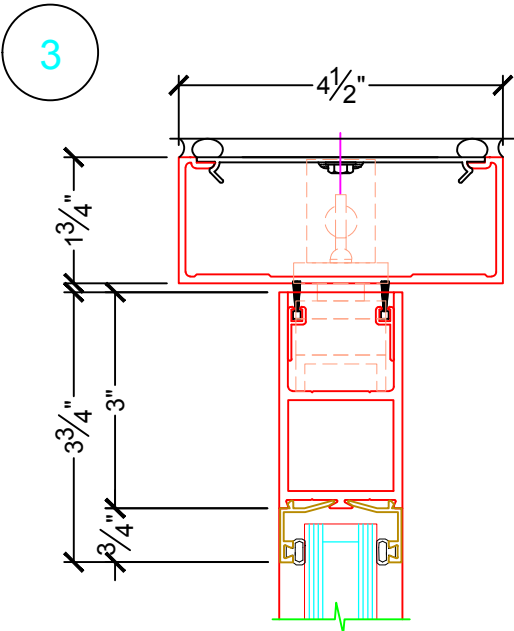

P.O.		LOCATION:		
DOOR NO.:		WIDTH (INCHES)	NET FRAME (INCHES)	
SERIES:	6000P - S - PIVOT SINGLE DOOR	RO	WIDTH	HEIGHT
DATE MODIFIED:	08-11-2016			

SINGLE DOOR

SINGLE DOOR W/ TRANSOM

SINGLE DOOR W/ TRANSOM & SIDE LIGHT

CONFIGURATION:

HINGE LOCATION

LEFT HINGED

EXTERIOR

RIGHT HINGED

EXTERIOR

SWING DIRECTION

SWING IN

EXTERIOR

SWING OUT

EXTERIOR

P.O.		LOCATION:		
DOOR NO.:		WIDTH (INCHES)	NET FRAME (INCHES)	
SERIES:	6000P - S - PIVOT SINGLE DOOR	RO	WIDTH	HEIGHT
DATE MODIFIED:	08-11-2016			

CONCEALED OVERHEAD
DOOR CLOSER
BACKSTOP CLOSER

P.O.		LOCATION:		
DOOR NO.:		WIDTH (INCHES)	NET FRAME (INCHES)	
SERIES:	6000P - S - PIVOT SINGLE DOOR	RO	WIDTH	HEIGHT
DATE MODIFIED:	08-11-2016			

18

18

19

P.O.		LOCATION:		
DOOR NO.:		WIDTH (INCHES)	NET FRAME (INCHES)	
SERIES:	6000P - S - PIVOT SINGLE DOOR	RO	WIDTH	HEIGHT
DATE MODIFIED:	08-11-2016			