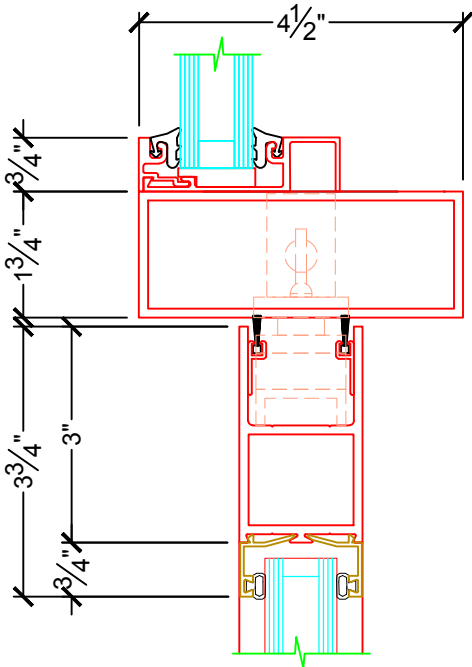

11-O

SWING DIRECTION

□ SWING OUT ONLY

12-O

11-I

SWING DIRECTION

□ SWING IN ONLY

12-I

P.O.		LOCATION:		
DOOR NO.:		WIDTH (INCHES)	NET FRAME (INCHES)	
SERIES:	6000P - S - PIVOT SINGLE DOOR	RO	WIDTH	HEIGHT
DATE MODIFIED:	08-11-2016			

13

16

17

CONCEALED OVERHEAD DOOR CLOSER

BACKSTOP CLOSER

- 90 DEGREES 
- 105 DEGREES 

P.O.		LOCATION:		
DOOR NO.:		WIDTH (INCHES)	NET FRAME (INCHES)	
SERIES:	6000P - S - PIVOT SINGLE DOOR	RO	WIDTH	HEIGHT
DATE MODIFIED:	08-11-2016			

18

18

19

P.O.		LOCATION:		
DOOR NO.:		WIDTH (INCHES)	NET FRAME (INCHES)	
SERIES:	6000P - S - PIVOT SINGLE DOOR	RO	WIDTH	HEIGHT
DATE MODIFIED:	08-11-2016			