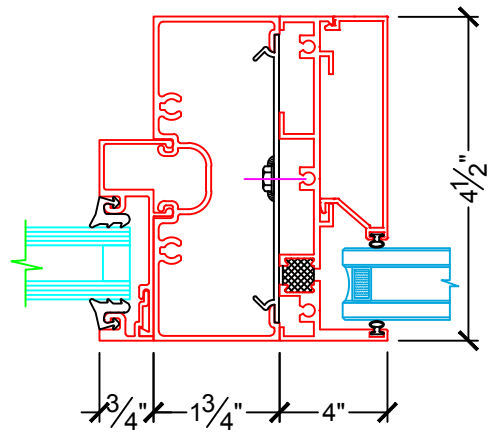

CONFIGURATION:

LOCK LOCATION

- LOCK ON LEFT
- LOCK ON RIGHT

SWING DIRECTION

- SWING IN
- SWING OUT

P.O.		LOCATION:		
DOOR NO.:		WIDTH (INCHES)	NET FRAME (INCHES)	
SERIES:	6000P - P - PIVOT PAIR DOOR	RO	WIDTH	HEIGHT
DATE MODIFIED:	08-11-2016			

P.O.		LOCATION:		
DOOR NO.:		WIDTH (INCHES)	NET FRAME (INCHES)	
SERIES:	6000P - P - PIVOT PAIR DOOR	RO	WIDTH	HEIGHT
DATE MODIFIED:	08-11-2016			

13

16

17

- CONCEALED OVERHEAD DOOR CLOSER
- BACKSTOP CLOSER
- 90 DEGREES
 - 105 DEGREES

P.O.		LOCATION:		
DOOR NO.:		WIDTH (INCHES)	NET FRAME (INCHES)	
SERIES:	6000P - P - PIVOT PAIR DOOR	RO	WIDTH	HEIGHT
DATE MODIFIED:	08-11-2016			

18

18

19

P.O.		LOCATION:		
DOOR NO.:		WIDTH (INCHES)	NET FRAME (INCHES)	
SERIES:	6000P - P - PIVOT PAIR DOOR	RO	WIDTH	HEIGHT
DATE MODIFIED:	08-11-2016			

23-0

SWING DIRECTION

SWING OUT ONLY

23-1

SWING IN ONLY