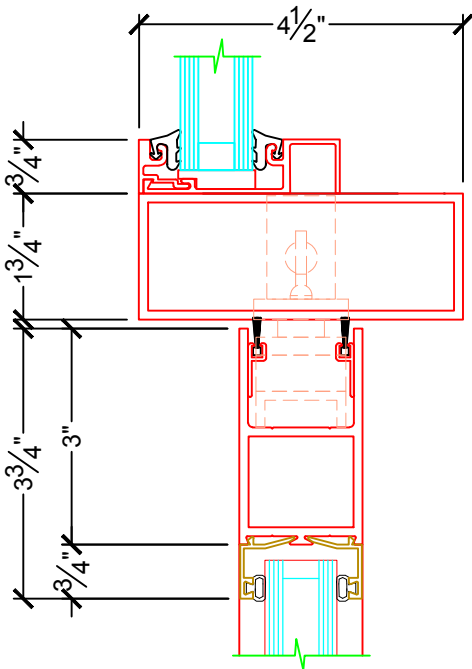

CONFIGURATION:

LOCK LOCATION

- LOCK ON LEFT
- LOCK ON RIGHT

SWING DIRECTION

- SWING IN
- SWING OUT

P.O.		LOCATION:		
DOOR NO.:		WIDTH (INCHES)	NET FRAME (INCHES)	
SERIES:	6000P - P - PIVOT PAIR DOOR	RO	WIDTH	HEIGHT
DATE MODIFIED:	08-11-2016			

CONCEALED OVERHEAD
DOOR CLOSER
BACKSTOP CLOSER

- 90 DEGREES 
- 105 DEGREES 

BACKSTOP CLOSER

- 90 DEGREES 
- 105 DEGREES 

CONCEALED FLOOR
MOUNTED DOOR CLOSER

P.O.		LOCATION:		
DOOR NO.:		WIDTH (INCHES)	NET FRAME (INCHES)	
SERIES:	6000P - P - PIVOT PAIR DOOR	RO	WIDTH	HEIGHT
DATE MODIFIED:	08-11-2016			

P.O.		LOCATION:		
DOOR NO.:		WIDTH (INCHES)	NET FRAME (INCHES)	
SERIES:	6000P - P - PIVOT PAIR DOOR	RO	WIDTH	HEIGHT
DATE MODIFIED:	08-11-2016			

13

16

17

- CONCEALED OVERHEAD DOOR CLOSER
- BACKSTOP CLOSER
- 90 DEGREES
 - 105 DEGREES

P.O.		LOCATION:		
DOOR NO.:		WIDTH (INCHES)	NET FRAME (INCHES)	
SERIES:	6000P - P - PIVOT PAIR DOOR	RO	WIDTH	HEIGHT
DATE MODIFIED:	08-11-2016			

18

18

19

P.O.		LOCATION:		
DOOR NO.:		WIDTH (INCHES)	NET FRAME (INCHES)	
SERIES:	6000P - P - PIVOT PAIR DOOR	RO	WIDTH	HEIGHT
DATE MODIFIED:	08-11-2016			