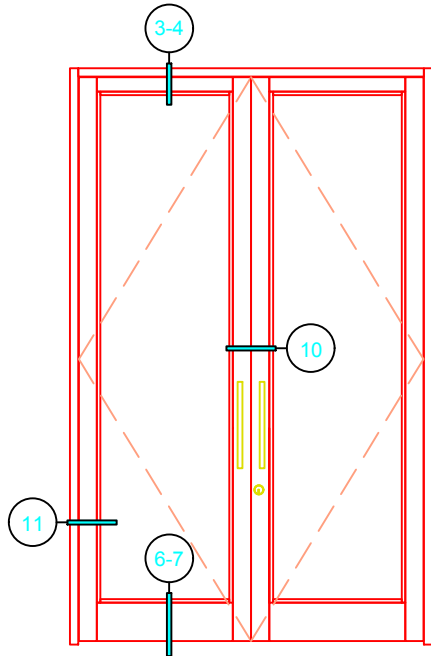

P.O.		LOCATION:		
DOOR NO.:		WIDTH (INCHES)	NET FRAME (INCHES)	
SERIES:	6000P - P - PIVOT PAIR DOOR	RO	WIDTH	HEIGHT
DATE MODIFIED:	08-11-2016			

PAIR DOOR

PAIR DOOR W/ TRANSOM

PAIR DOOR W/ TRANSOM & SIDE LIGHT

CONFIGURATION:

LOCK LOCATION

- LOCK ON LEFT
- LOCK ON RIGHT

SWING DIRECTION

- SWING IN
- SWING OUT

P.O.		LOCATION:		
DOOR NO.:		WIDTH (INCHES)	NET FRAME (INCHES)	
SERIES:	6000P - P - PIVOT PAIR DOOR	RO	WIDTH	HEIGHT
DATE MODIFIED:	08-11-2016			

CONCEALED OVERHEAD
DOOR CLOSER
BACKSTOP CLOSER

- 90 DEGREES 
- 105 DEGREES 

BACKSTOP CLOSER

- 90 DEGREES 
- 105 DEGREES 

CONCEALED FLOOR
MOUNTED DOOR CLOSER

P.O.		LOCATION:		
DOOR NO.:		WIDTH (INCHES)	NET FRAME (INCHES)	
SERIES:	6000P - P - PIVOT PAIR DOOR	RO	WIDTH	HEIGHT
DATE MODIFIED:	08-11-2016			

P.O.		LOCATION:		
DOOR NO.:		WIDTH (INCHES)	NET FRAME (INCHES)	
SERIES:	6000P - P - PIVOT PAIR DOOR	RO	WIDTH	HEIGHT
DATE MODIFIED:	08-11-2016			

13

16

17

- CONCEALED OVERHEAD DOOR CLOSER
- BACKSTOP CLOSER
- 90 DEGREES
 - 105 DEGREES