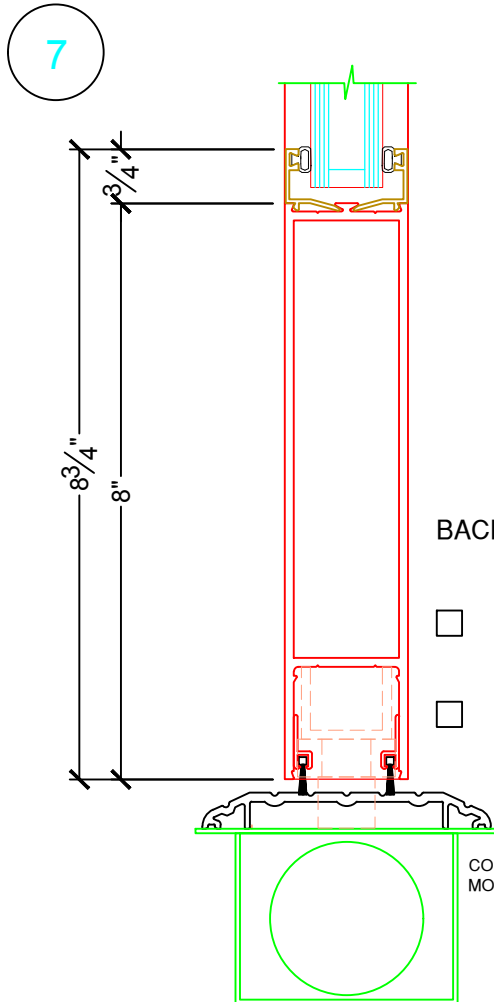

BACKSTOP CLOSER

- ☐ 90 DEGREES
- ☐ 105 DEGREES

CONCEALED FLOOR
MOUNTED DOOR CLOSER