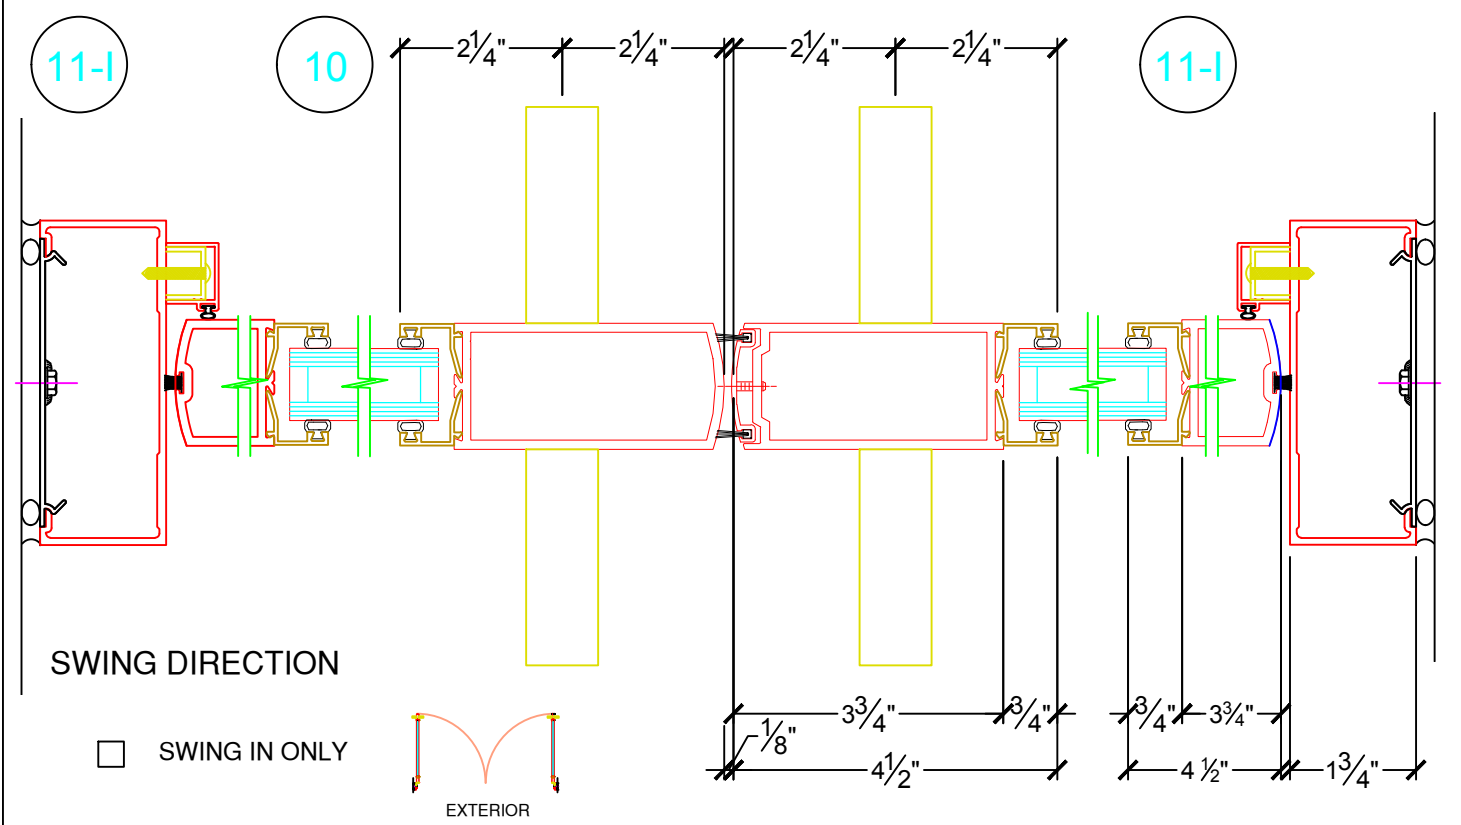

CONFIGURATION:

LOCK LOCATION

- LOCK ON LEFT
- LOCK ON RIGHT

SWING DIRECTION

- SWING IN
- SWING OUT

P.O.		LOCATION:		
DOOR NO.:		WIDTH (INCHES)	NET FRAME (INCHES)	
SERIES:	6000P - P - PIVOT PAIR DOOR	RO	WIDTH	HEIGHT
DATE MODIFIED:	08-11-2016			

CONCEALED OVERHEAD
DOOR CLOSER
BACKSTOP CLOSER

- 90 DEGREES 
- 105 DEGREES 

BACKSTOP CLOSER

- 90 DEGREES 
- 105 DEGREES 

CONCEALED FLOOR
MOUNTED DOOR CLOSER

P.O.		LOCATION:		
DOOR NO.:		WIDTH (INCHES)	NET FRAME (INCHES)	
SERIES:	6000P - P - PIVOT PAIR DOOR	RO	WIDTH	HEIGHT
DATE MODIFIED:	08-11-2016			

P.O.		LOCATION:		
DOOR NO.:		WIDTH (INCHES)	NET FRAME (INCHES)	
SERIES:	6000P - P - PIVOT PAIR DOOR	RO	WIDTH	HEIGHT
DATE MODIFIED:	08-11-2016			

13

16

17

- CONCEALED OVERHEAD DOOR CLOSER
- BACKSTOP CLOSER
- 90 DEGREES
 - 105 DEGREES

P.O.		LOCATION:		
DOOR NO.:		WIDTH (INCHES)	NET FRAME (INCHES)	
SERIES:	6000P - P - PIVOT PAIR DOOR	RO	WIDTH	HEIGHT
DATE MODIFIED:	08-11-2016			

18

18

19

P.O.		LOCATION:		
DOOR NO.:		WIDTH (INCHES)	NET FRAME (INCHES)	
SERIES:	6000P - P - PIVOT PAIR DOOR	RO	WIDTH	HEIGHT
DATE MODIFIED:	08-11-2016			