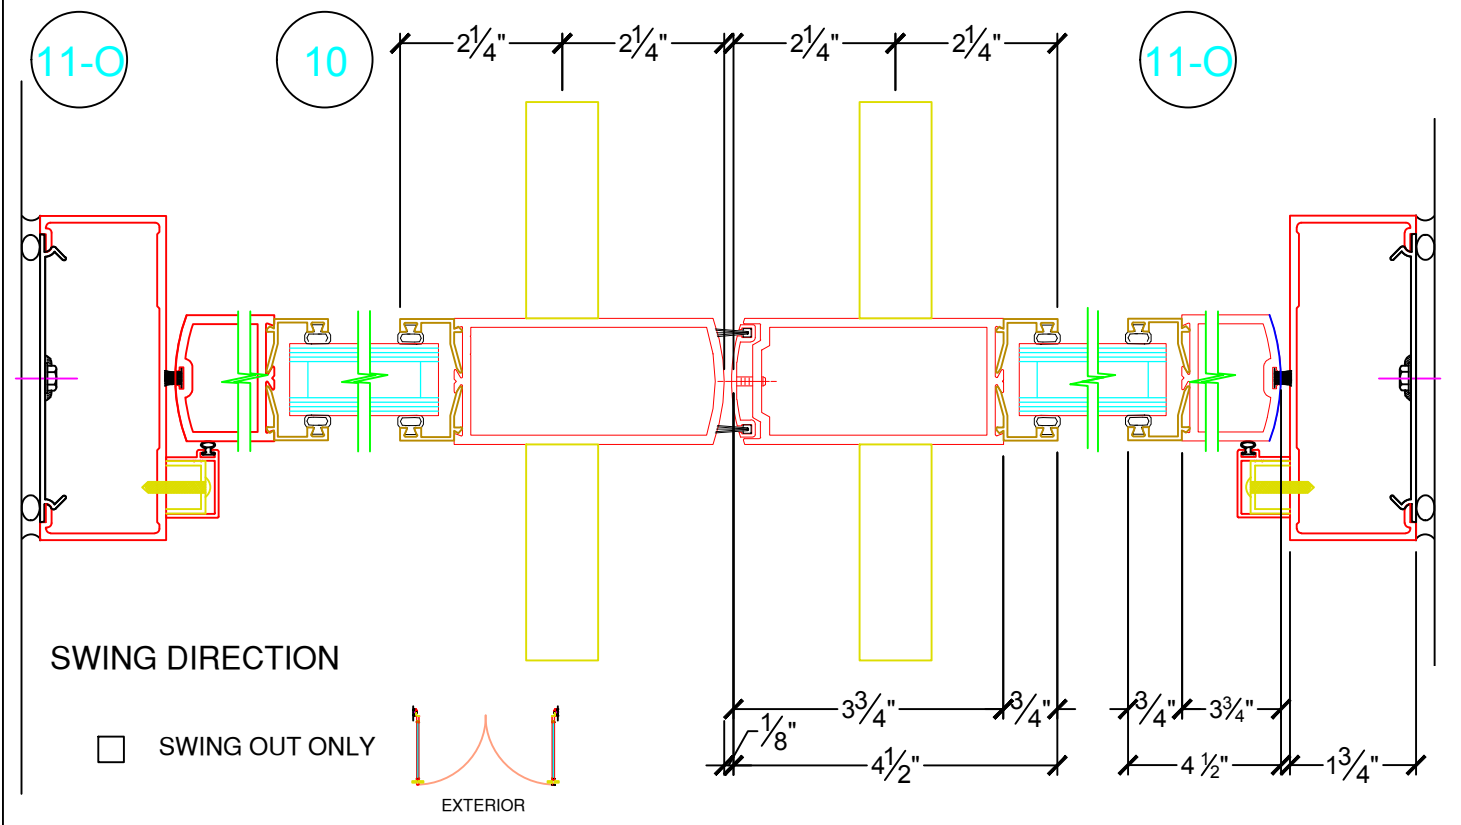

CONFIGURATION:

LOCK LOCATION

- LOCK ON LEFT
- LOCK ON RIGHT

SWING DIRECTION

- SWING IN
- SWING OUT

P.O.		LOCATION:		
DOOR NO.:		WIDTH (INCHES)	NET FRAME (INCHES)	
SERIES:	6000P - P - PIVOT PAIR DOOR	RO	WIDTH	HEIGHT
DATE MODIFIED:	08-11-2016			

CONCEALED OVERHEAD
DOOR CLOSER
BACKSTOP CLOSER

- 90 DEGREES 
- 105 DEGREES 

BACKSTOP CLOSER

- 90 DEGREES 
- 105 DEGREES 

CONCEALED FLOOR
MOUNTED DOOR CLOSER

P.O.		LOCATION:		
DOOR NO.:		WIDTH (INCHES)	NET FRAME (INCHES)	
SERIES:	6000P - P - PIVOT PAIR DOOR	RO	WIDTH	HEIGHT
DATE MODIFIED:	08-11-2016			

P.O.		LOCATION:		
DOOR NO.:		WIDTH (INCHES)	NET FRAME (INCHES)	
SERIES:	6000P - P - PIVOT PAIR DOOR	RO	WIDTH	HEIGHT
DATE MODIFIED:	08-11-2016			

13

16

17

- CONCEALED OVERHEAD DOOR CLOSER
- BACKSTOP CLOSER
- 90 DEGREES
 - 105 DEGREES

P.O.		LOCATION:		
DOOR NO.:		WIDTH (INCHES)	NET FRAME (INCHES)	
SERIES:	6000P - P - PIVOT PAIR DOOR	RO	WIDTH	HEIGHT
DATE MODIFIED:	08-11-2016			

18

18

19

P.O.		LOCATION:		
DOOR NO.:		WIDTH (INCHES)	NET FRAME (INCHES)	
SERIES:	6000P - P - PIVOT PAIR DOOR	RO	WIDTH	HEIGHT
DATE MODIFIED:	08-11-2016			