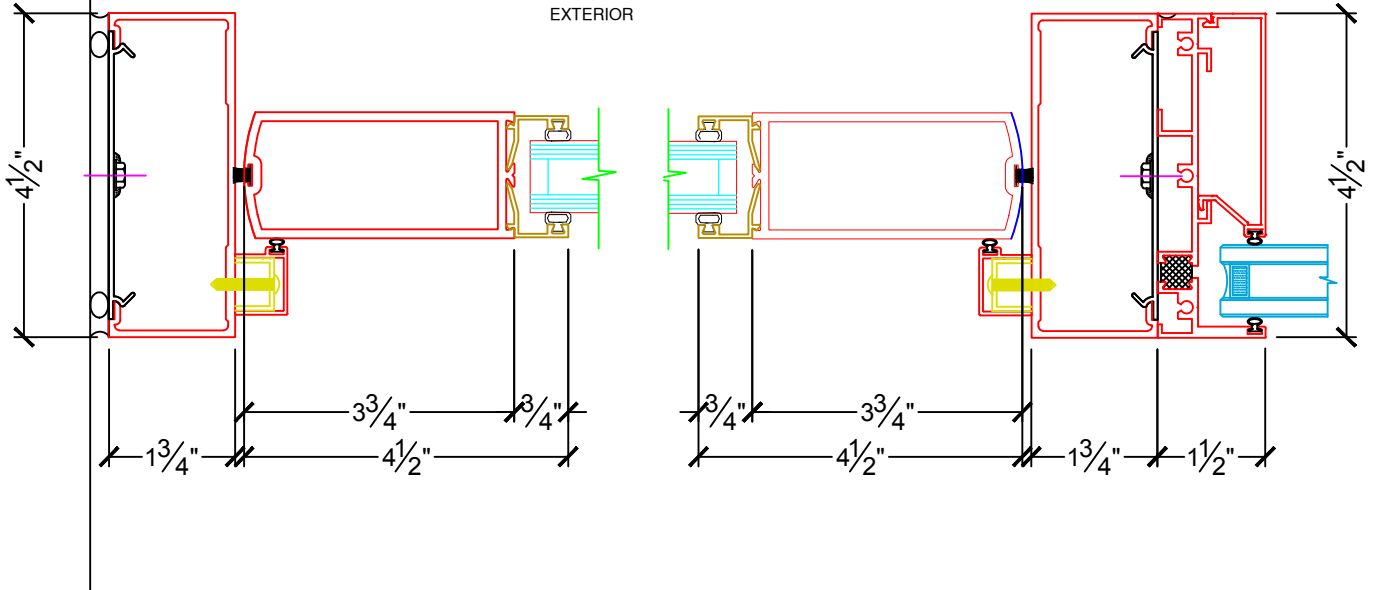

P.O.		LOCATION:		
DOOR NO.:		WIDTH (INCHES)	NET FRAME (INCHES)	
SERIES:	6000P - P - PIVOT PAIR DOOR	RO	WIDTH	HEIGHT
DATE MODIFIED:	08-11-2016			

18

18

19

P.O.		LOCATION:		
DOOR NO.:		WIDTH (INCHES)	NET FRAME (INCHES)	
SERIES:	6000P - P - PIVOT PAIR DOOR	RO	WIDTH	HEIGHT
DATE MODIFIED:	08-11-2016			

23-0

SWING DIRECTION

SWING OUT ONLY

23-1

SWING IN ONLY