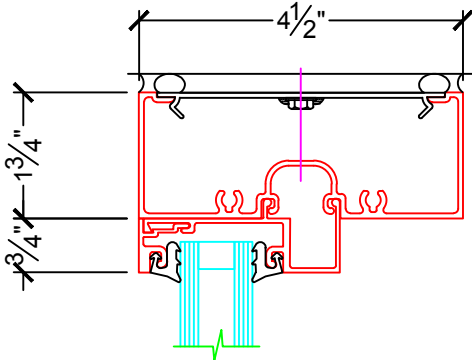

CONFIGURATION:

LOCK LOCATION

- LOCK ON LEFT
- LOCK ON RIGHT

SWING DIRECTION

- SWING IN
- SWING OUT

P.O.		LOCATION:		
DOOR NO.:		WIDTH (INCHES)	NET FRAME (INCHES)	
SERIES:	6000P - P - PIVOT PAIR DOOR	RO	WIDTH	HEIGHT
DATE MODIFIED:	08-11-2016			

CONCEALED OVERHEAD
DOOR CLOSER
BACKSTOP CLOSER

- 90 DEGREES 
- 105 DEGREES 

BACKSTOP CLOSER

- 90 DEGREES 
- 105 DEGREES 

CONCEALED FLOOR
MOUNTED DOOR CLOSER

P.O.		LOCATION:		
DOOR NO.:		WIDTH (INCHES)	NET FRAME (INCHES)	
SERIES:	6000P - P - PIVOT PAIR DOOR	RO	WIDTH	HEIGHT
DATE MODIFIED:	08-11-2016			

P.O.		LOCATION:		
DOOR NO.:		WIDTH (INCHES)	NET FRAME (INCHES)	
SERIES:	6000P - P - PIVOT PAIR DOOR	RO	WIDTH	HEIGHT
DATE MODIFIED:	08-11-2016			

13

16

17

- CONCEALED OVERHEAD DOOR CLOSER
- BACKSTOP CLOSER
- 90 DEGREES
 - 105 DEGREES

P.O.		LOCATION:		
DOOR NO.:		WIDTH (INCHES)	NET FRAME (INCHES)	
SERIES:	6000P - P - PIVOT PAIR DOOR	RO	WIDTH	HEIGHT
DATE MODIFIED:	08-11-2016			

18

18

19

P.O.		LOCATION:		
DOOR NO.:		WIDTH (INCHES)	NET FRAME (INCHES)	
SERIES:	6000P - P - PIVOT PAIR DOOR	RO	WIDTH	HEIGHT
DATE MODIFIED:	08-11-2016			