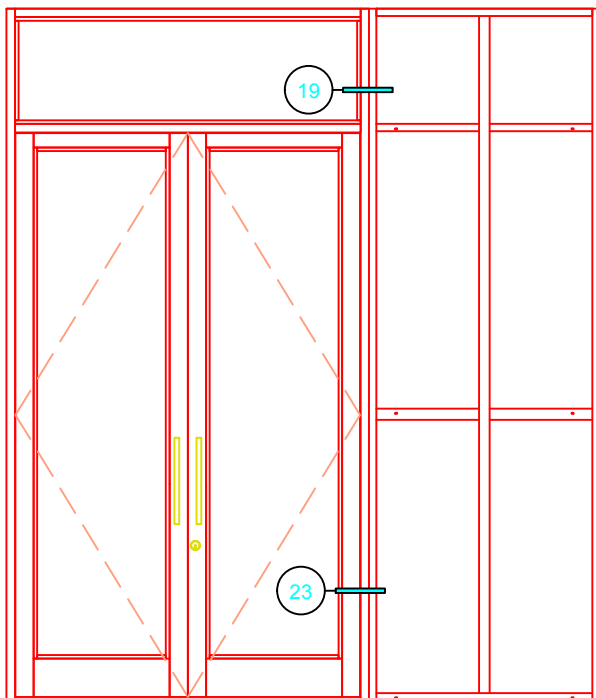

P.O.		LOCATION:		
DOOR NO.:		WIDTH (INCHES)	NET FRAME (INCHES)	
SERIES:	6000P - P - PIVOT PAIR DOOR	RO	WIDTH	HEIGHT
DATE MODIFIED:	08-11-2016			

PAIR DOOR

PAIR DOOR W/ TRANSOM

PAIR DOOR W/ TRANSOM & SIDE LIGHT

CONFIGURATION:

LOCK LOCATION

- LOCK ON LEFT
- LOCK ON RIGHT

SWING DIRECTION

- SWING IN
- SWING OUT

P.O.		LOCATION:		
DOOR NO.:		WIDTH (INCHES)	NET FRAME (INCHES)	
SERIES:	6000P - P - PIVOT PAIR DOOR	RO	WIDTH	HEIGHT
DATE MODIFIED:	08-11-2016			

CONCEALED OVERHEAD
DOOR CLOSER
BACKSTOP CLOSER

- 90 DEGREES 
- 105 DEGREES 

BACKSTOP CLOSER

- 90 DEGREES 
- 105 DEGREES 

CONCEALED FLOOR
MOUNTED DOOR CLOSER

P.O.		LOCATION:		
DOOR NO.:		WIDTH (INCHES)	NET FRAME (INCHES)	
SERIES:	6000P - P - PIVOT PAIR DOOR	RO	WIDTH	HEIGHT
DATE MODIFIED:	08-11-2016			

P.O.		LOCATION:		
DOOR NO.:		WIDTH (INCHES)	NET FRAME (INCHES)	
SERIES:	6000P - P - PIVOT PAIR DOOR	RO	WIDTH	HEIGHT
DATE MODIFIED:	08-11-2016			

13

16

17

- CONCEALED OVERHEAD DOOR CLOSER
- BACKSTOP CLOSER
- 90 DEGREES
 - 105 DEGREES