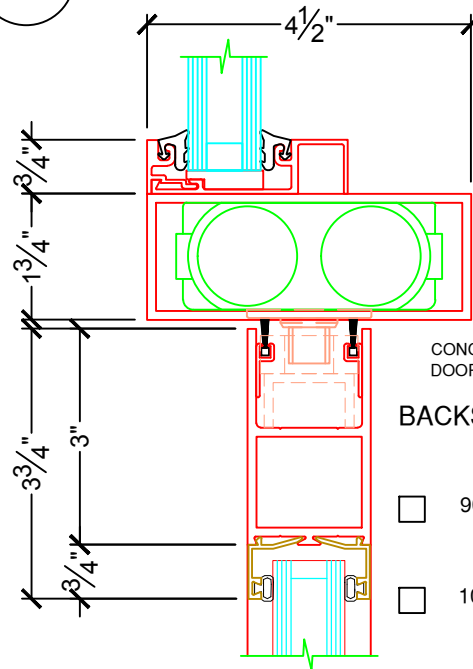

P.O.		LOCATION:		
DOOR NO.:		WIDTH (INCHES)	NET FRAME (INCHES)	
SERIES:	6000P - P - PIVOT PAIR DOOR	RO	WIDTH	HEIGHT
DATE MODIFIED:	08-11-2016			

PAIR DOOR

PAIR DOOR W/ TRANSOM

PAIR DOOR W/ TRANSOM & SIDE LIGHT

CONFIGURATION:

LOCK LOCATION

- LOCK ON LEFT
- LOCK ON RIGHT

SWING DIRECTION

- SWING IN
- SWING OUT

P.O.		LOCATION:		
DOOR NO.:		WIDTH (INCHES)	NET FRAME (INCHES)	
SERIES:	6000P - P - PIVOT PAIR DOOR	RO	WIDTH	HEIGHT
DATE MODIFIED:	08-11-2016			

P.O.		LOCATION:		
DOOR NO.:		WIDTH (INCHES)	NET FRAME (INCHES)	
SERIES:	6000P - P - PIVOT PAIR DOOR	RO	WIDTH	HEIGHT
DATE MODIFIED:	08-11-2016			

13

16

17

- CONCEALED OVERHEAD DOOR CLOSER
- BACKSTOP CLOSER
- 90 DEGREES
 - 105 DEGREES

P.O.		LOCATION:		
DOOR NO.:		WIDTH (INCHES)	NET FRAME (INCHES)	
SERIES:	6000P - P - PIVOT PAIR DOOR	RO	WIDTH	HEIGHT
DATE MODIFIED:	08-11-2016			

18

18

19

P.O.		LOCATION:		
DOOR NO.:		WIDTH (INCHES)	NET FRAME (INCHES)	
SERIES:	6000P - P - PIVOT PAIR DOOR	RO	WIDTH	HEIGHT
DATE MODIFIED:	08-11-2016			