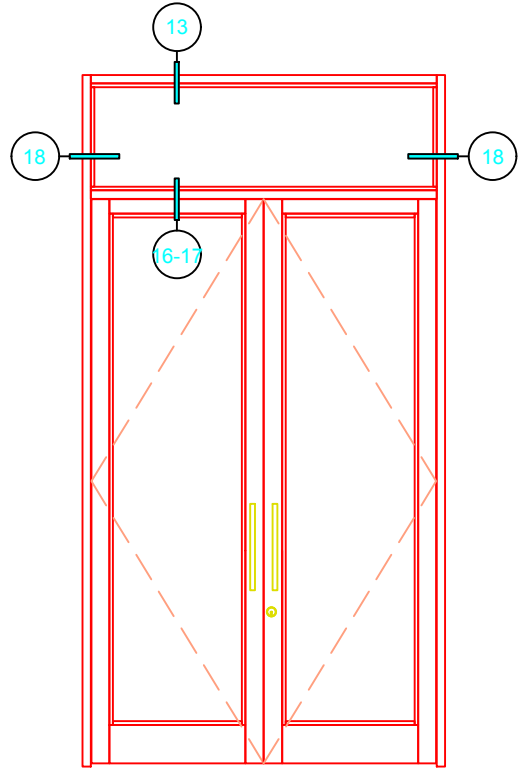

P.O.		LOCATION:		
DOOR NO.:		WIDTH (INCHES)	NET FRAME (INCHES)	
SERIES:	6000P - P - PIVOT PAIR DOOR	RO	WIDTH	HEIGHT
DATE MODIFIED:	08-11-2016			

PAIR DOOR

PAIR DOOR W/ TRANSOM

PAIR DOOR W/ TRANSOM & SIDE LIGHT

CONFIGURATION:

LOCK LOCATION

- LOCK ON LEFT
- LOCK ON RIGHT

SWING DIRECTION

- SWING IN
- SWING OUT

P.O.		LOCATION:		
DOOR NO.:		WIDTH (INCHES)	NET FRAME (INCHES)	
SERIES:	6000P - P - PIVOT PAIR DOOR	RO	WIDTH	HEIGHT
DATE MODIFIED:	08-11-2016			

CONCEALED OVERHEAD
DOOR CLOSER
BACKSTOP CLOSER

- 90 DEGREES 
- 105 DEGREES 

BACKSTOP CLOSER

- 90 DEGREES 
- 105 DEGREES 

CONCEALED FLOOR
MOUNTED DOOR CLOSER

P.O.		LOCATION:		
DOOR NO.:		WIDTH (INCHES)	NET FRAME (INCHES)	
SERIES:	6000P - P - PIVOT PAIR DOOR	RO	WIDTH	HEIGHT
DATE MODIFIED:	08-11-2016			

P.O.		LOCATION:		
DOOR NO.:		WIDTH (INCHES)	NET FRAME (INCHES)	
SERIES:	6000P - P - PIVOT PAIR DOOR	RO	WIDTH	HEIGHT
DATE MODIFIED:	08-11-2016			

18

18

19

P.O.		LOCATION:		
DOOR NO.:		WIDTH (INCHES)	NET FRAME (INCHES)	
SERIES:	6000P - P - PIVOT PAIR DOOR	RO	WIDTH	HEIGHT
DATE MODIFIED:	08-11-2016			