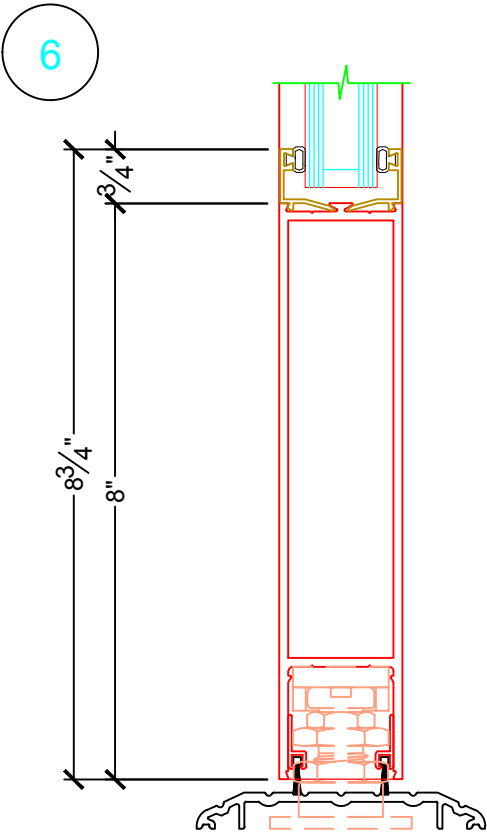

BACKSTOP CLOSER

- ☐ 90 DEGREES
- ☐ 105 DEGREES

CONCEALED FLOOR
MOUNTED DOOR CLOSER