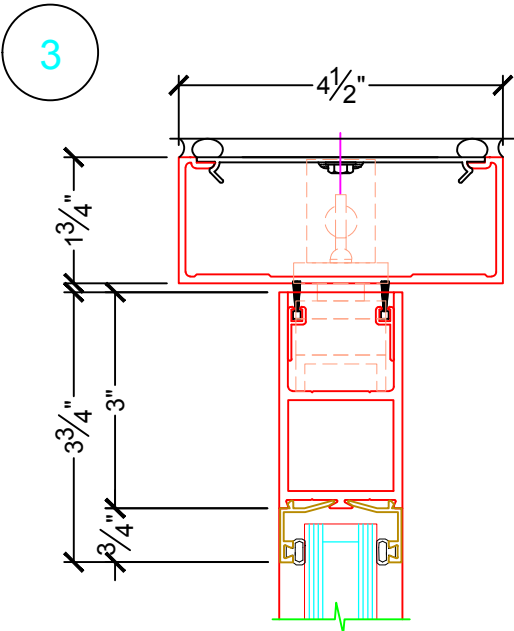

P.O.		LOCATION:		
DOOR NO.:		WIDTH (INCHES)	NET FRAME (INCHES)	
SERIES:	6000P - P - PIVOT PAIR DOOR	RO	WIDTH	HEIGHT
DATE MODIFIED:	08-11-2016			

PAIR DOOR

PAIR DOOR W/ TRANSOM

PAIR DOOR W/ TRANSOM & SIDE LIGHT

CONFIGURATION:

LOCK LOCATION

- LOCK ON LEFT
- LOCK ON RIGHT

SWING DIRECTION

- SWING IN
- SWING OUT

P.O.		LOCATION:		
DOOR NO.:		WIDTH (INCHES)	NET FRAME (INCHES)	
SERIES:	6000P - P - PIVOT PAIR DOOR	RO	WIDTH	HEIGHT
DATE MODIFIED:	08-11-2016			

P.O.		LOCATION:		
DOOR NO.:		WIDTH (INCHES)	NET FRAME (INCHES)	
SERIES:	6000P - P - PIVOT PAIR DOOR	RO	WIDTH	HEIGHT
DATE MODIFIED:	08-11-2016			

13

16

17

- CONCEALED OVERHEAD DOOR CLOSER
- BACKSTOP CLOSER
- 90 DEGREES
 - 105 DEGREES

P.O.		LOCATION:		
DOOR NO.:		WIDTH (INCHES)	NET FRAME (INCHES)	
SERIES:	6000P - P - PIVOT PAIR DOOR	RO	WIDTH	HEIGHT
DATE MODIFIED:	08-11-2016			

18

18

19

P.O.		LOCATION:		
DOOR NO.:		WIDTH (INCHES)	NET FRAME (INCHES)	
SERIES:	6000P - P - PIVOT PAIR DOOR	RO	WIDTH	HEIGHT
DATE MODIFIED:	08-11-2016			