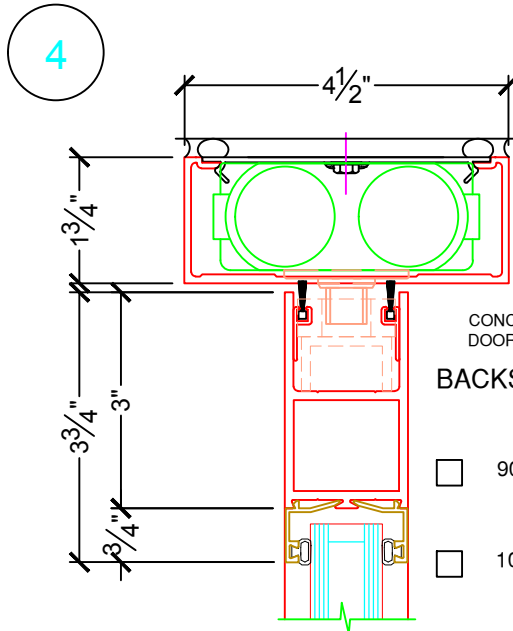

P.O.		LOCATION:		
DOOR NO.:		WIDTH (INCHES)	NET FRAME (INCHES)	
SERIES:	6000P - P - PIVOT PAIR DOOR	RO	WIDTH	HEIGHT
DATE MODIFIED:	08-11-2016			

PAIR DOOR

PAIR DOOR W/ TRANSOM

PAIR DOOR W/ TRANSOM & SIDE LIGHT

CONFIGURATION:

LOCK LOCATION

- LOCK ON LEFT
- LOCK ON RIGHT

SWING DIRECTION

- SWING IN
- SWING OUT

P.O.		LOCATION:		
DOOR NO.:		WIDTH (INCHES)	NET FRAME (INCHES)	
SERIES:	6000P - P - PIVOT PAIR DOOR	RO	WIDTH	HEIGHT
DATE MODIFIED:	08-11-2016			

CONCEALED OVERHEAD
DOOR CLOSER
BACKSTOP CLOSER

- 90 DEGREES 
- 105 DEGREES 

BACKSTOP CLOSER

- 90 DEGREES 
- 105 DEGREES 

CONCEALED FLOOR
MOUNTED DOOR CLOSER

P.O.		LOCATION:		
DOOR NO.:		WIDTH (INCHES)	NET FRAME (INCHES)	
SERIES:	6000P - P - PIVOT PAIR DOOR	RO	WIDTH	HEIGHT
DATE MODIFIED:	08-11-2016			

P.O.		LOCATION:		
DOOR NO.:		WIDTH (INCHES)	NET FRAME (INCHES)	
SERIES:	6000P - P - PIVOT PAIR DOOR	RO	WIDTH	HEIGHT
DATE MODIFIED:	08-11-2016			

13

16

17

- CONCEALED OVERHEAD DOOR CLOSER
- BACKSTOP CLOSER
- 90 DEGREES
 - 105 DEGREES