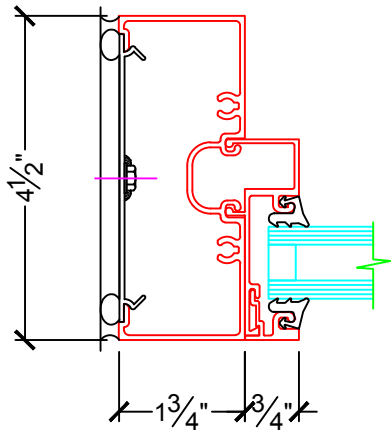

CONFIGURATION:

LOCK LOCATION

- LOCK ON LEFT
- LOCK ON RIGHT

SWING DIRECTION

- SWING IN
- SWING OUT

P.O.		LOCATION:		
DOOR NO.:		WIDTH (INCHES)	NET FRAME (INCHES)	
SERIES:	6000P - P - PIVOT PAIR DOOR	RO	WIDTH	HEIGHT
DATE MODIFIED:	08-11-2016			

P.O.		LOCATION:		
DOOR NO.:		WIDTH (INCHES)	NET FRAME (INCHES)	
SERIES:	6000P - P - PIVOT PAIR DOOR	RO	WIDTH	HEIGHT
DATE MODIFIED:	08-11-2016			

13

16

17

- CONCEALED OVERHEAD DOOR CLOSER
- BACKSTOP CLOSER
- 90 DEGREES
 - 105 DEGREES

P.O.		LOCATION:		
DOOR NO.:		WIDTH (INCHES)	NET FRAME (INCHES)	
SERIES:	6000P - P - PIVOT PAIR DOOR	RO	WIDTH	HEIGHT
DATE MODIFIED:	08-11-2016			

18

18

19

P.O.		LOCATION:		
DOOR NO.:		WIDTH (INCHES)	NET FRAME (INCHES)	
SERIES:	6000P - P - PIVOT PAIR DOOR	RO	WIDTH	HEIGHT
DATE MODIFIED:	08-11-2016			

23-0

SWING DIRECTION

SWING OUT ONLY

23-1

SWING IN ONLY