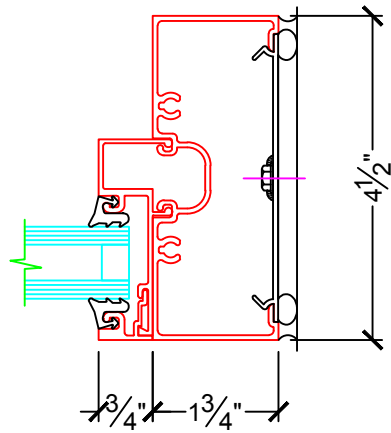

CONFIGURATION:

LOCK LOCATION

- LOCK ON LEFT
- LOCK ON RIGHT

SWING DIRECTION

- SWING IN
- SWING OUT

P.O.		LOCATION:		
DOOR NO.:		WIDTH (INCHES)	NET FRAME (INCHES)	
SERIES:	6000P - P - PIVOT PAIR DOOR	RO	WIDTH	HEIGHT
DATE MODIFIED:	08-11-2016			

P.O.		LOCATION:		
DOOR NO.:		WIDTH (INCHES)	NET FRAME (INCHES)	
SERIES:	6000P - P - PIVOT PAIR DOOR	RO	WIDTH	HEIGHT
DATE MODIFIED:	08-11-2016			

13

16

17

- CONCEALED OVERHEAD DOOR CLOSER
- BACKSTOP CLOSER
- 90 DEGREES
 - 105 DEGREES

P.O.		LOCATION:		
DOOR NO.:		WIDTH (INCHES)	NET FRAME (INCHES)	
SERIES:	6000P - P - PIVOT PAIR DOOR	RO	WIDTH	HEIGHT
DATE MODIFIED:	08-11-2016			

18

18

19

P.O.		LOCATION:		
DOOR NO.:		WIDTH (INCHES)	NET FRAME (INCHES)	
SERIES:	6000P - P - PIVOT PAIR DOOR	RO	WIDTH	HEIGHT
DATE MODIFIED:	08-11-2016			

23-0

SWING DIRECTION

SWING OUT ONLY

23-1

SWING IN ONLY